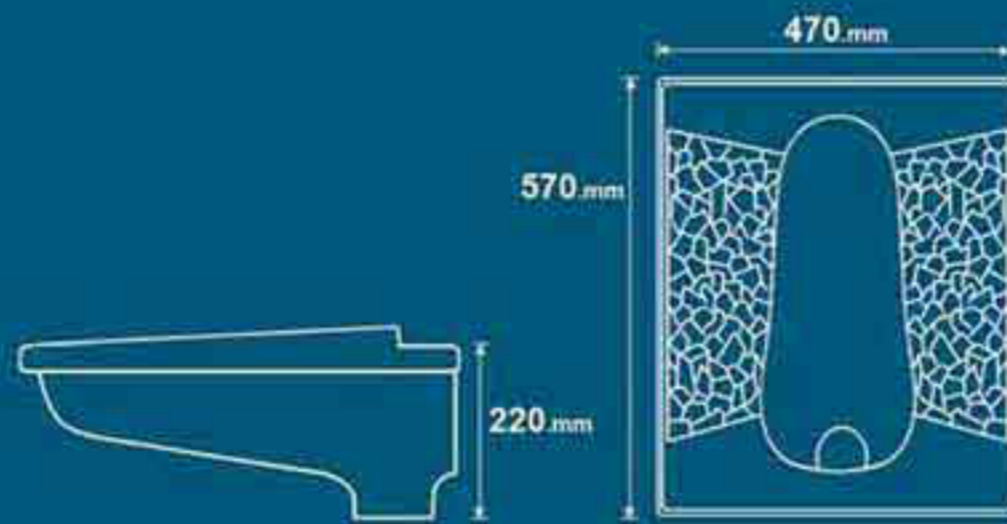

Pars Cod :114
Weight (kgs):11

Ayda Cod :111
Weight (kgs):13

Heliya Medico
Cod :113
Weight (kgs):14.7

Cycas Cod :129
Weight (kgs):14

Kimiya Cod :124
Weight (kgs):15

Ariya Cod :115
Weight (kgs):10

Melina Cod :126
Weight (kgs):15