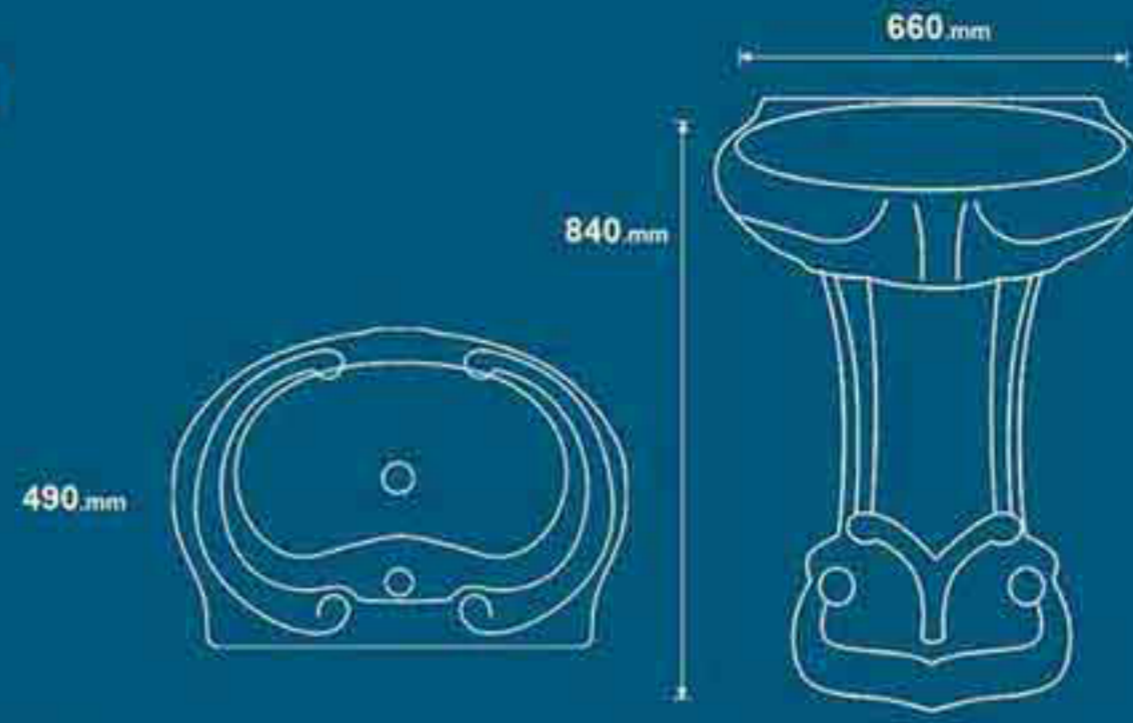

Mahsa
Wash Basin

Wash Basin

Name Of Product	Technical Code	Weight (kgs)
Mahsa-65	243	14+12 kg