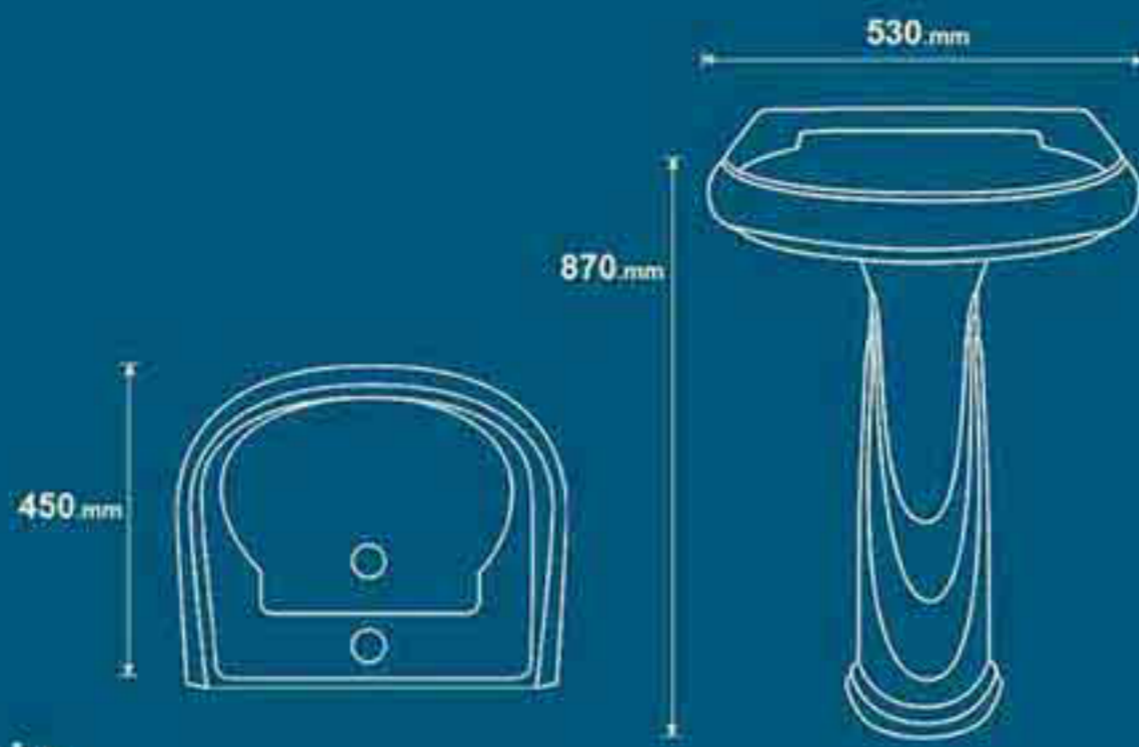

Name Of Product	Technical Code	Weight (kgs)
Ayda- 54	212	12+8.5 kg

Atrina
Wash Basin

Wash Basin

Name Of Product	Technical Code	Weight (kgs)
Atrina	256	13+12kg

Aynaz
Wash Basin

Wash Basin

Name Of Product	Technical Code	Weight (kgs)
Aynaz 58	238	12+11/2 kg