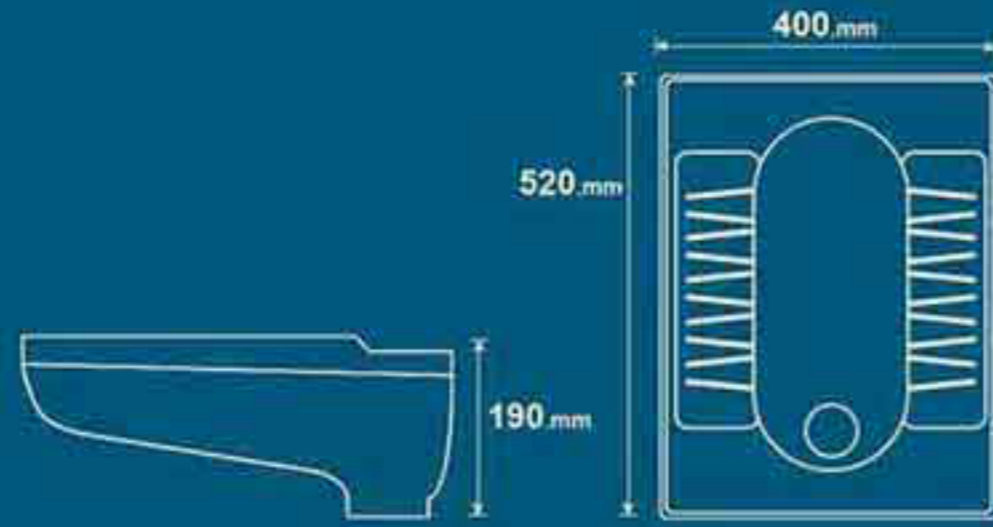

Ariya Cod :115
Weight (kgs):10