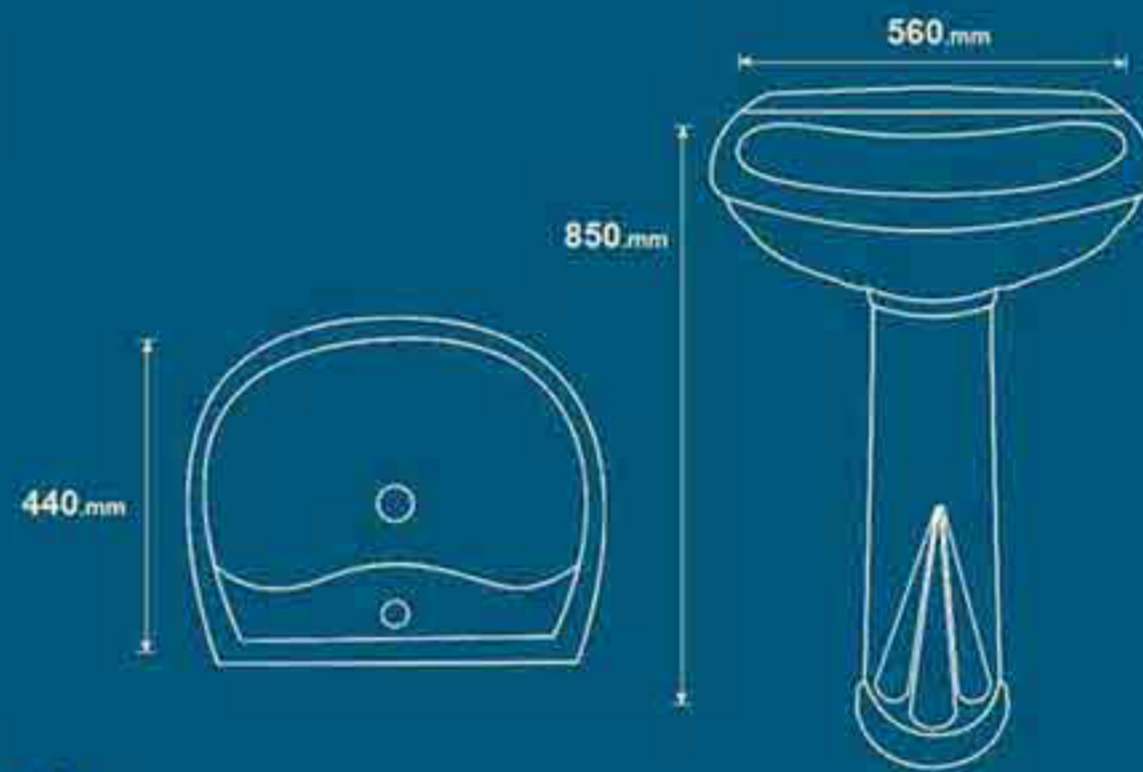

Name Of Product	Technical Code	Weight (kgs)
Melina 60	257	15+12kg
Melina 70	251	20+12kg

Kimiya
Wash Basin

Wash Basin

Name Of Product	Technical Code	Weight (kgs)
Kimiya-52	246	14/5kg

Sadaf
Wash Basin

Wash Basin