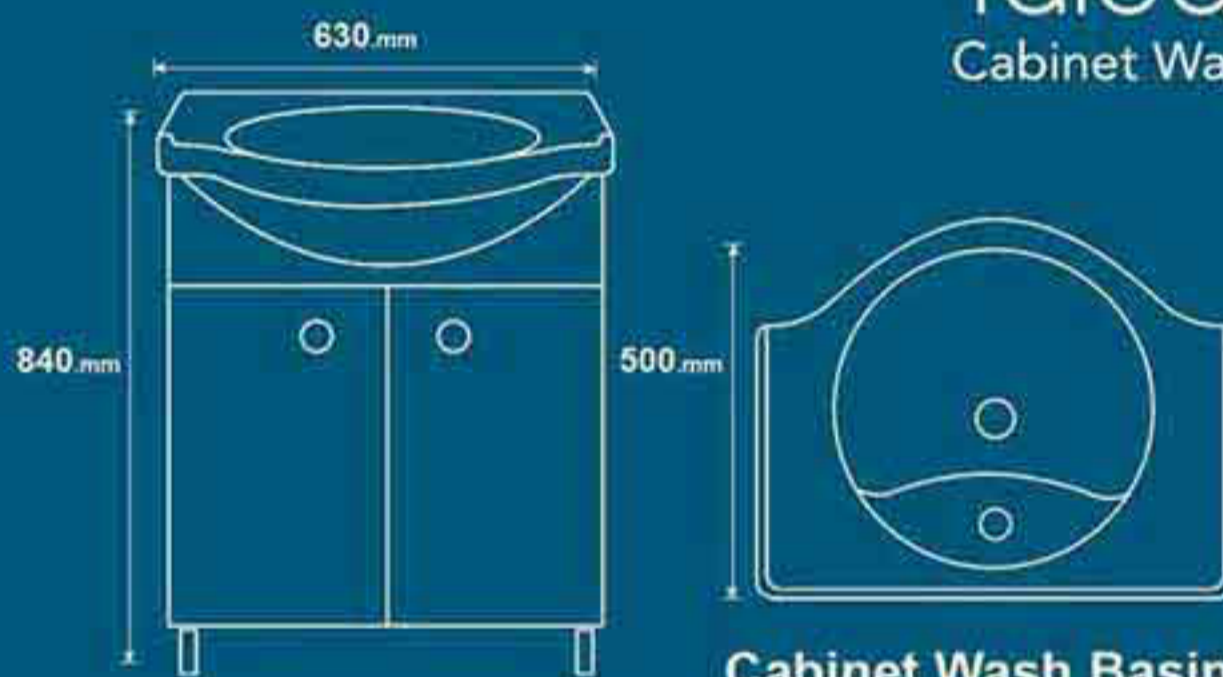

Sayna
Cabinet Wash Basin

Cabinet Wash Basin

Name Of Product	Technical Code	Weight (kgs)
Sayna	253	9 kg

Kimiya
Cabinet Wash Basin

Cabinet Wash Basin

Name Of Product	Technical Code	Weight (kgs)
Kmiya-52	246	12kg