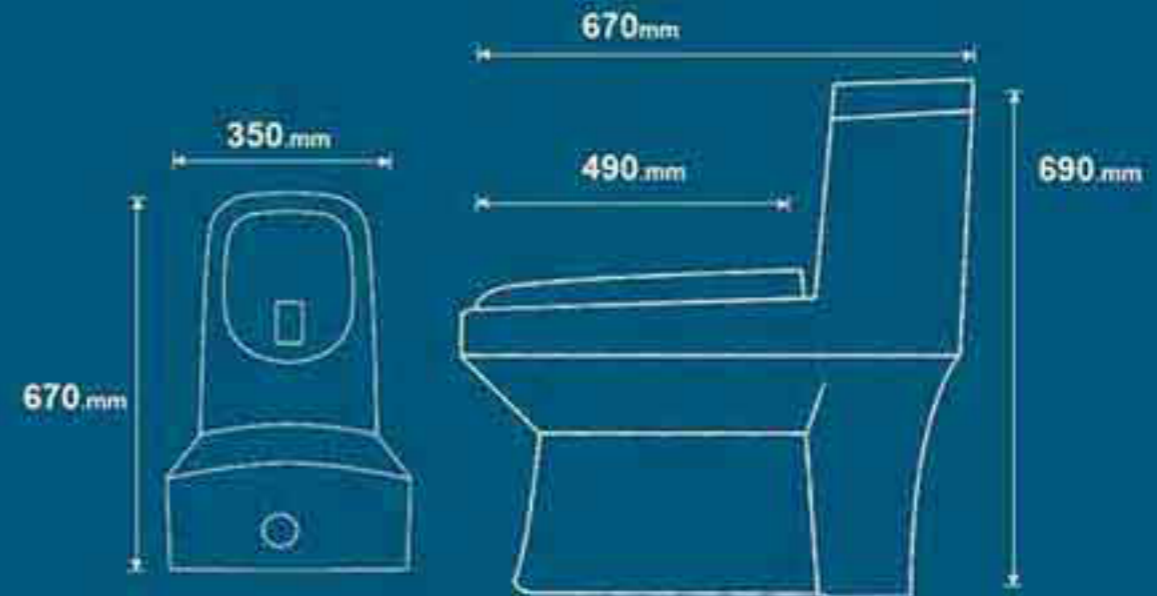

Toilet

Weight (kgs)	Technical Code	Name Of Product
00 kg	Axe:00 446	Maya

Coming Soon
New product

Cycas
Wall hung

Toilet

Name Of Product	Technical Code	Weight (kgs)
Cicas	445	25 kg

Aynaz
Turbojet

Toilet