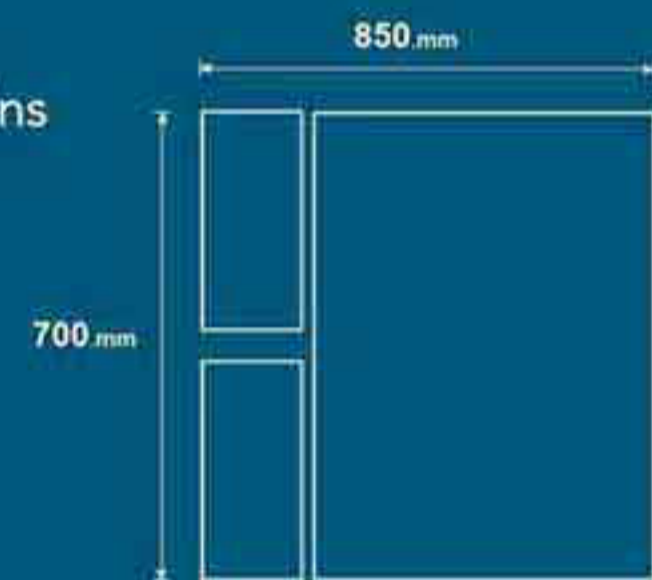

Set of mirrors and washbasins

Cabinet Wash Basin

Name Of Product	Technical Code	Weight (kgs)
Cilen	264	10.5 kg

Kaladiom

Set of mirrors and washbasins

Cabinet Wash Basin

Name Of Product	Technical Code	Weight (kgs)
Kaladiom	260	10.5 kg

Ayda

Set of mirrors and washbasins

Cabinet Wash Basin

Name Of Product	Technical Code	Weight (kgs)
Ayda	267	10.5 kg

Helena

Set of mirrors and washbasins

Cabinet Wash Basin

Name Of Product	Technical Code	Weight (kgs)
Helena	268	10.5 kg