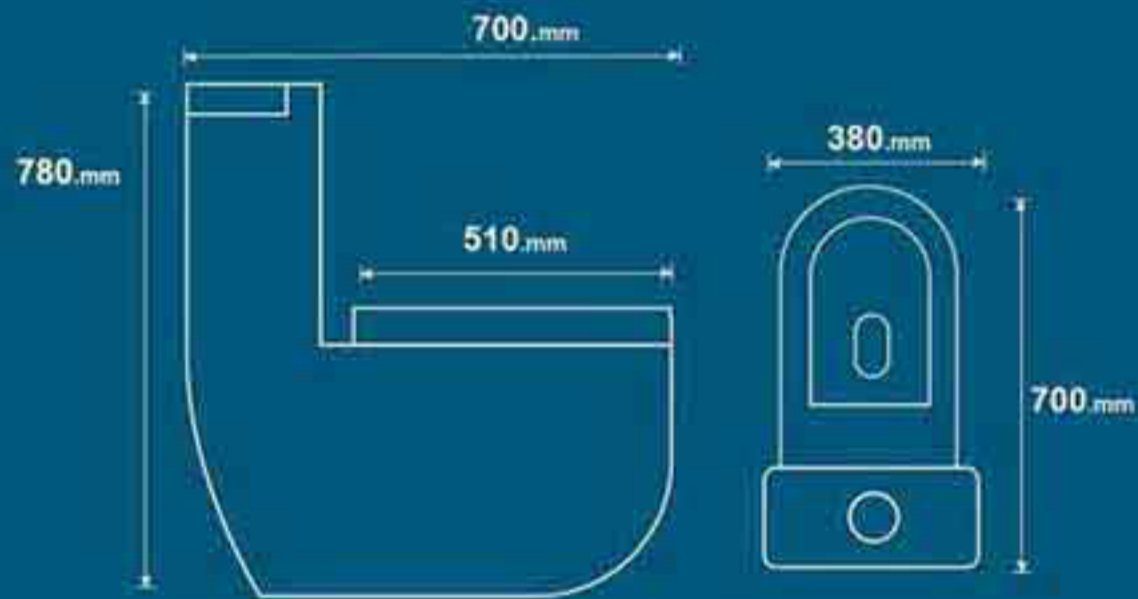

Weight (kgs)	Technical Code	Name Of Product
00 kg Axe:00	446	Maya

Coming Soon
New product

Melina

Wash down

Toilet

Weight (kgs)	Technical Code	Name Of Product
43 kg	Axe:30 426	Melina

Maya

Wash down