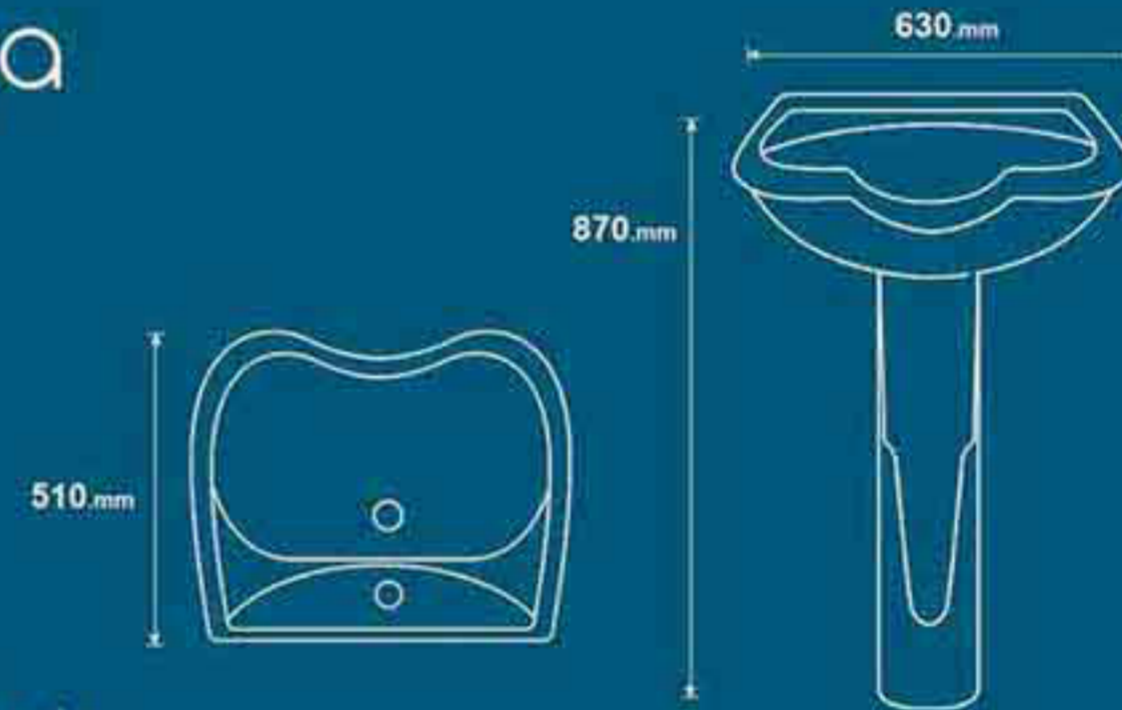

Name Of Product	Technical Code	Weight (kgs)
Aynaz 58	238	12+11/2 kg

Mahsa
Wash Basin

Wash Basin

Name Of Product	Technical Code	Weight (kgs)
Mahsa-65	243	14+12 kg

Feloriya
Wash Basin

Wash Basin

Name Of Product	Technical Code	Weight (kgs)
Feloriya	237	15+11.5 kg