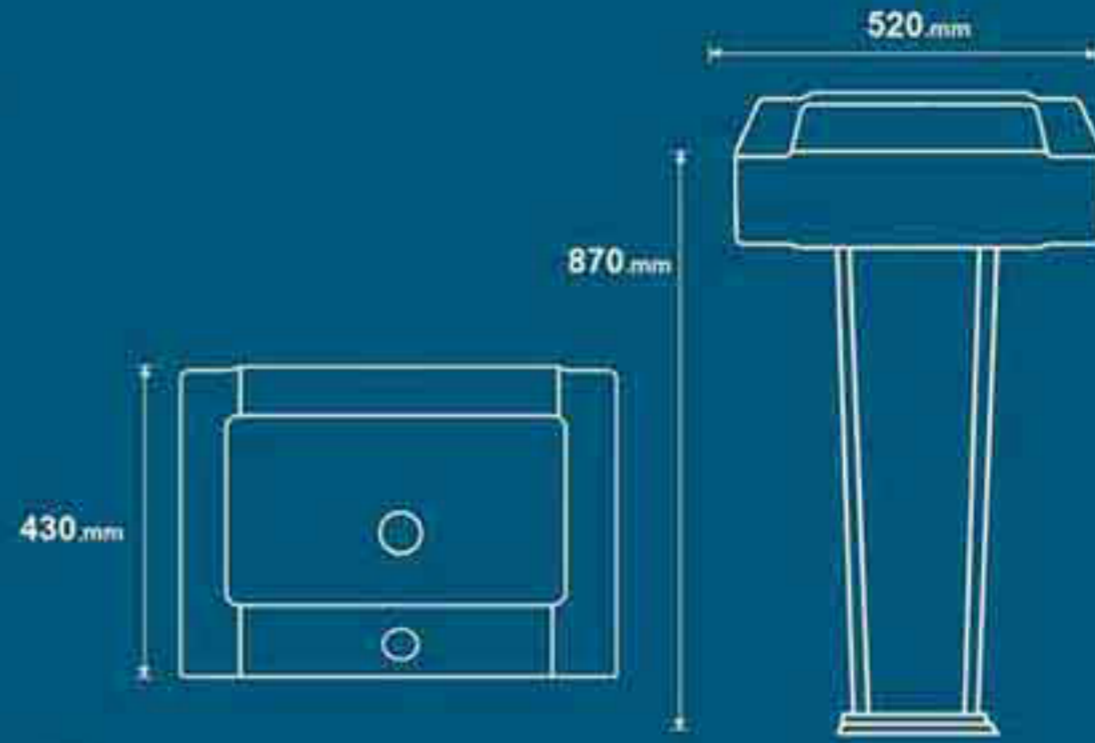

Name Of Product	Technical Code	Weight (kgs)
Melina 60	257	15+12kg
Melina 70	251	20+12kg

Kimiya
Wash Basin

Wash Basin

Name Of Product	Technical Code	Weight (kgs)
Kimiya-52	246	14/5kg

Sadaf
Wash Basin

Wash Basin