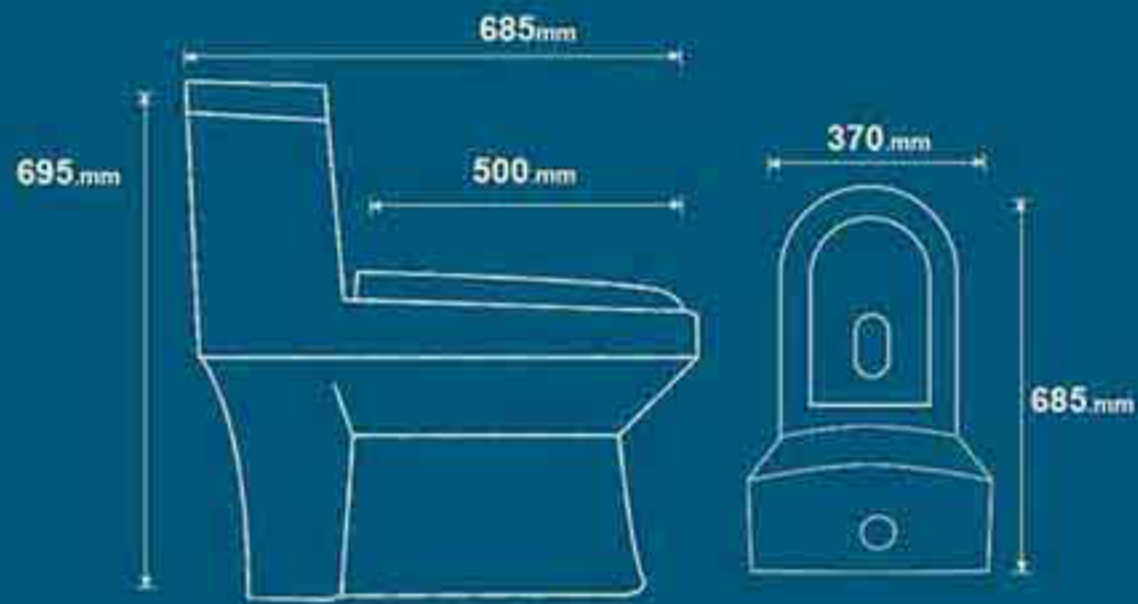

Azaliya
Waterjet

Toilet

Weight (kgs)	Technical Code	Name Of Product
48 kg Axe:22	442	Azaliya

Caladium
Waterjet

Toilet

Weight (kgs)	Technical Code	Name Of Product
36 kg Axe:20	441	Caladium

Atrina
Turbojet

Toilet