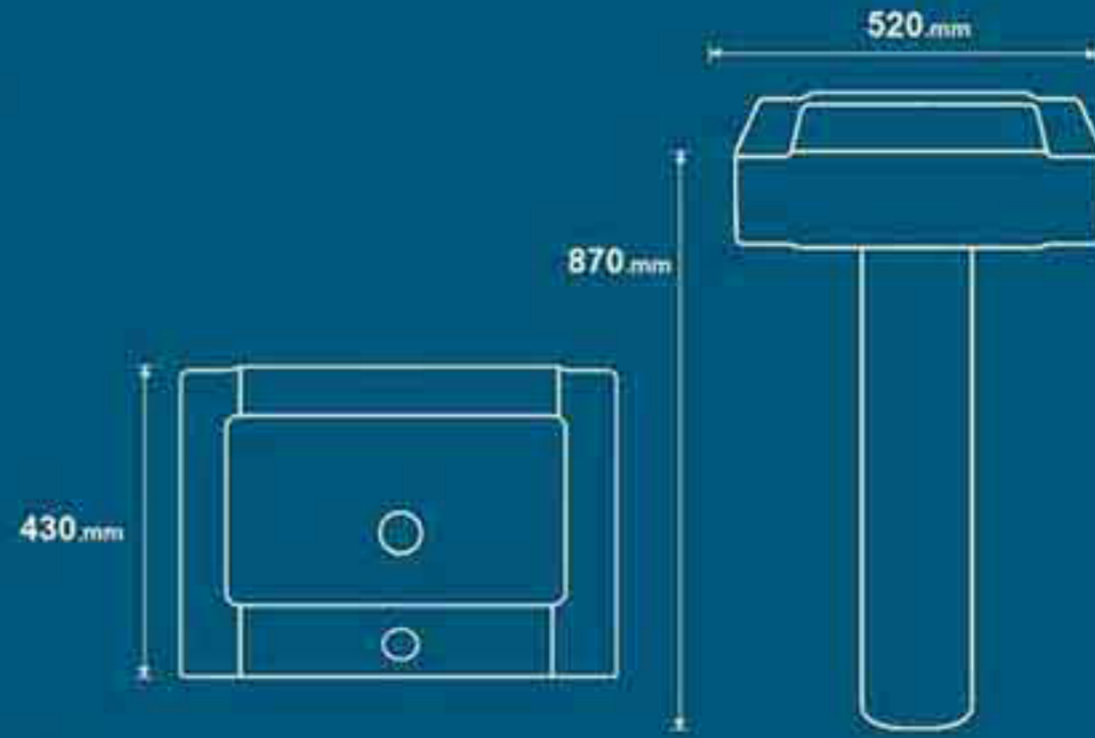

Kimiya
Wash Basin

Wash Basin

Name Of Product	Technical Code	Weight (kgs)
Kimiya-52	246	14/5kg