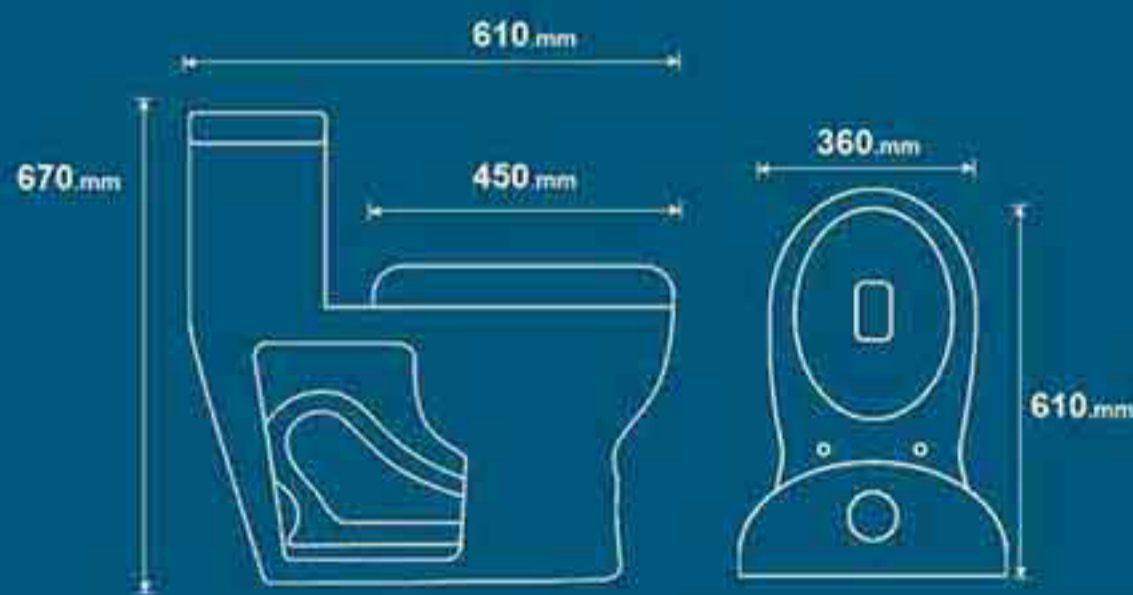

Weight (kgs)	Technical Code	Name Of Product
43 kg Axe:24	436	Atrina

Azaliya
Wash down

Toilet

Weight (kgs)	Technical Code	Name Of Product
48 kg Axe:22	442	Azaliya

Caladium
Waterjet

Toilet

Weight (kgs)	Technical Code	Name Of Product
36 kg Axe:20	441	Caladium