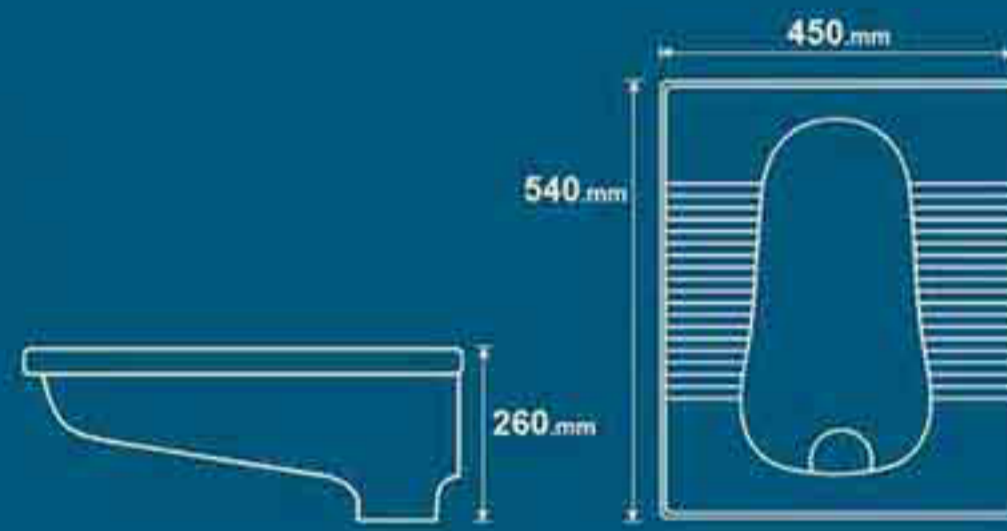

Ayda Cod :111
Weight (kgs):13