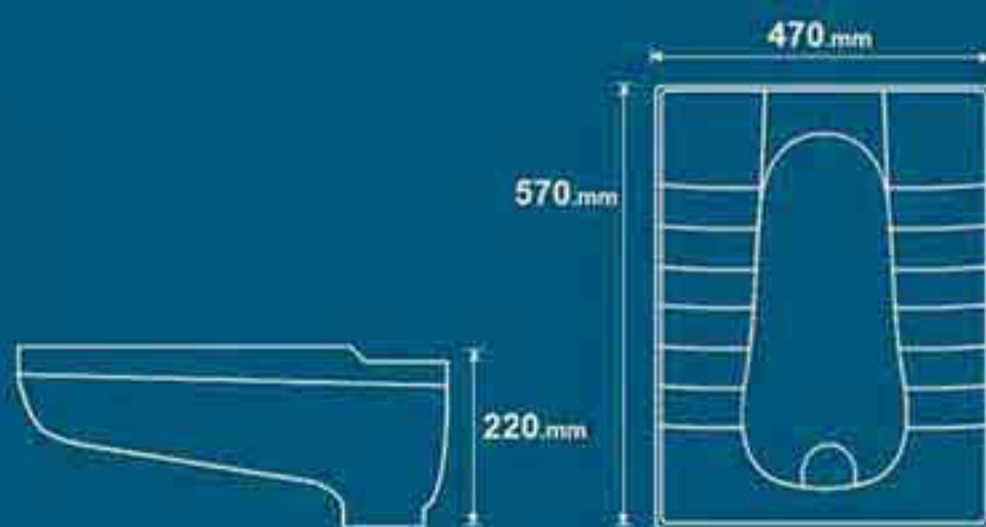

Pars Cod :114
Weight (kgs):11

Ayda Cod :111
Weight (kgs):13

Heliya Medico
Cod :113
Weight (kgs):14.7

Cycas Cod :129
Weight (kgs):14

Kimiya Cod :124
Weight (kgs):15

Ariya Cod :115
Weight (kgs):10

Melina Cod :126
Weight (kgs):15