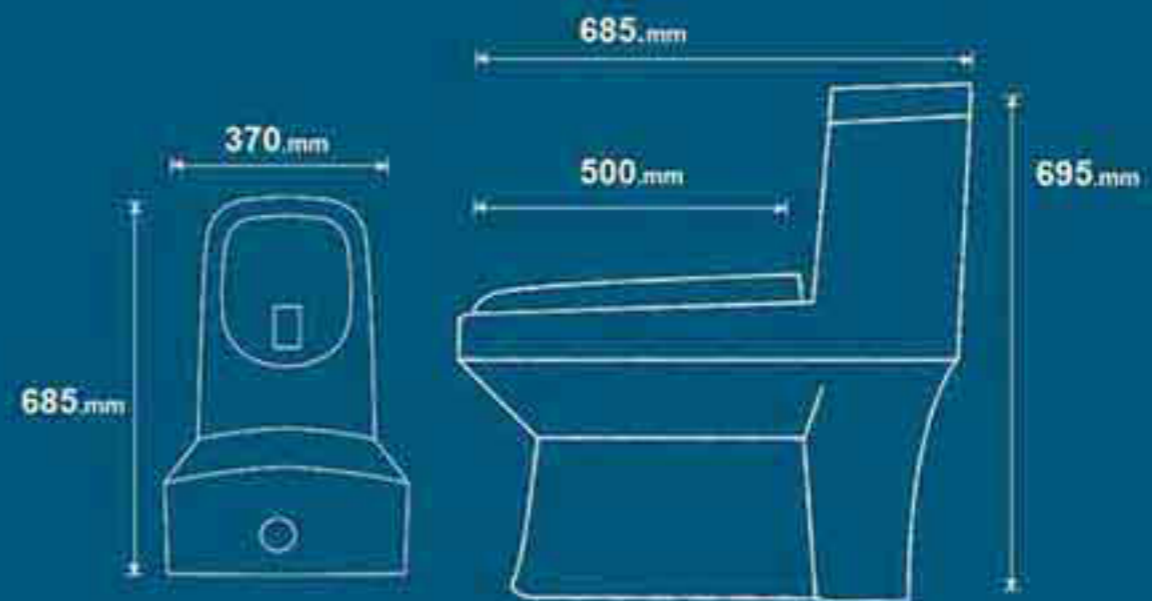

Kimiya
Wash down

Toilet

Name Of Product	Technical Code	Weight (kgs)
Kimiya	433	39 kg Axe:20