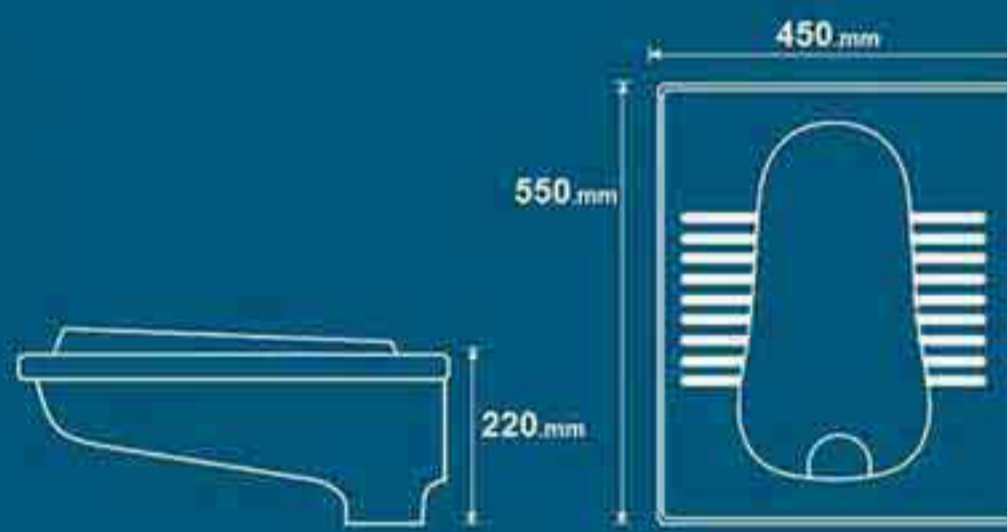

Heliya Medico
Cod :113
Weight (kgs):14.7