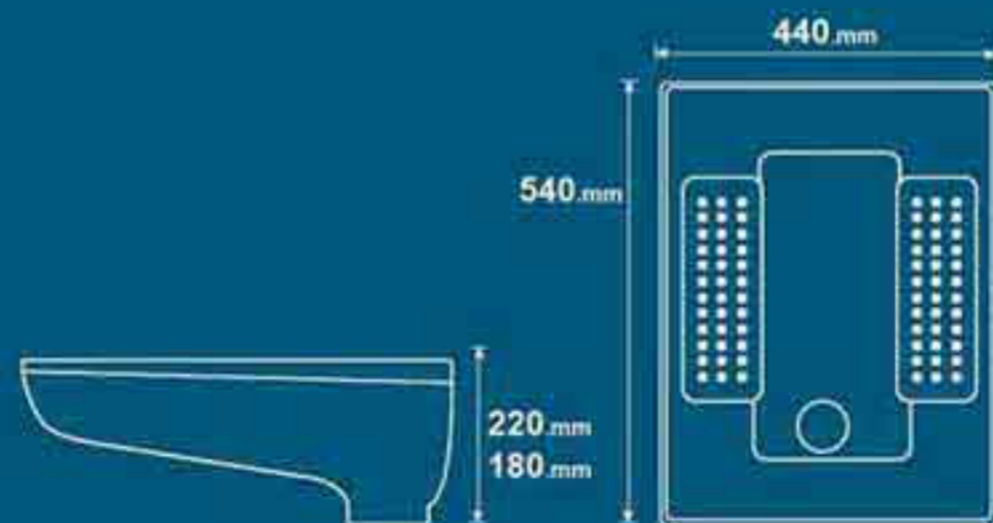

Aynaz Cod :123
Weight (kgs):12