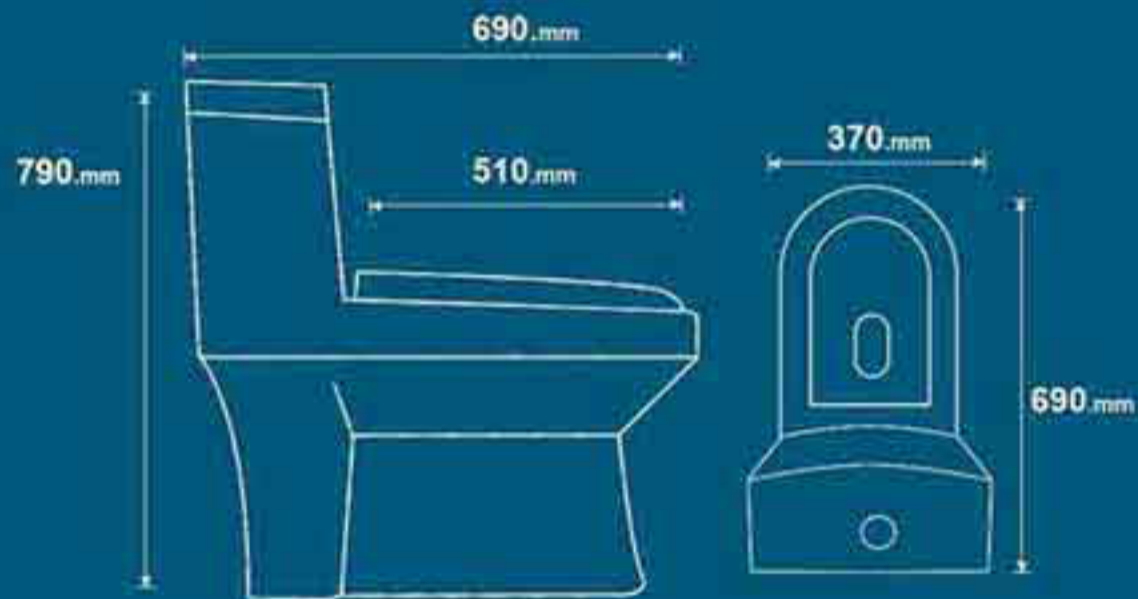

Name Of Product	Technical Code	Weight (kgs)
Aynaz	421	43 kg Axe:30

Kimiya
Wash down

Toilet

Name Of Product	Technical Code	Weight (kgs)
Kimiya	433	39 kg Axe:20

Atrina
Turbojet

Toilet

Weight (kgs)	Technical Code	Name Of Product
43 kg Axe:24	436	Atrina