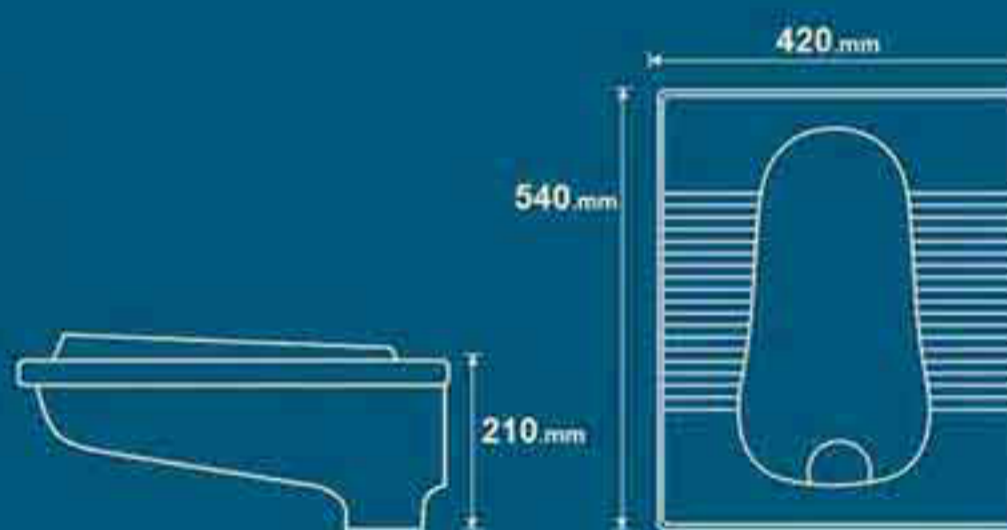

Cycas Cod :129
Weight (kgs):14