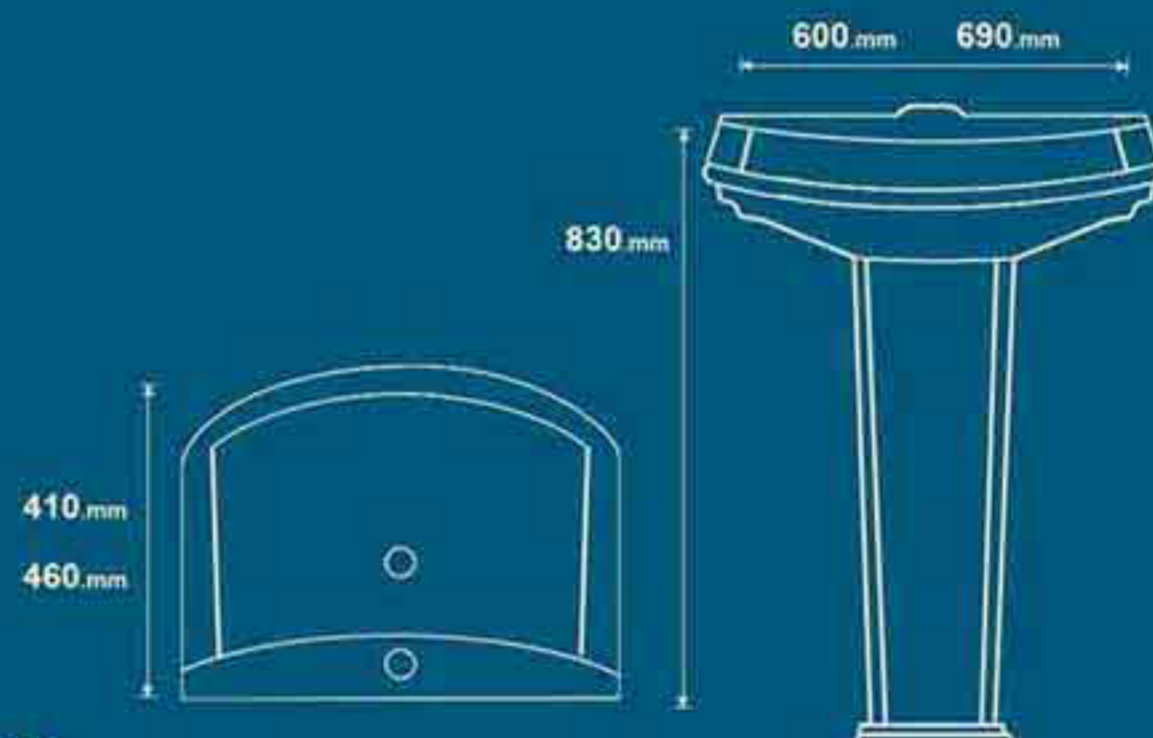

Melina
Wash Basin

Wash Basin

Name Of Product	Technical Code	Weight (kgs)
Melina 60	257	15+12kg
Melina 70	251	20+12kg