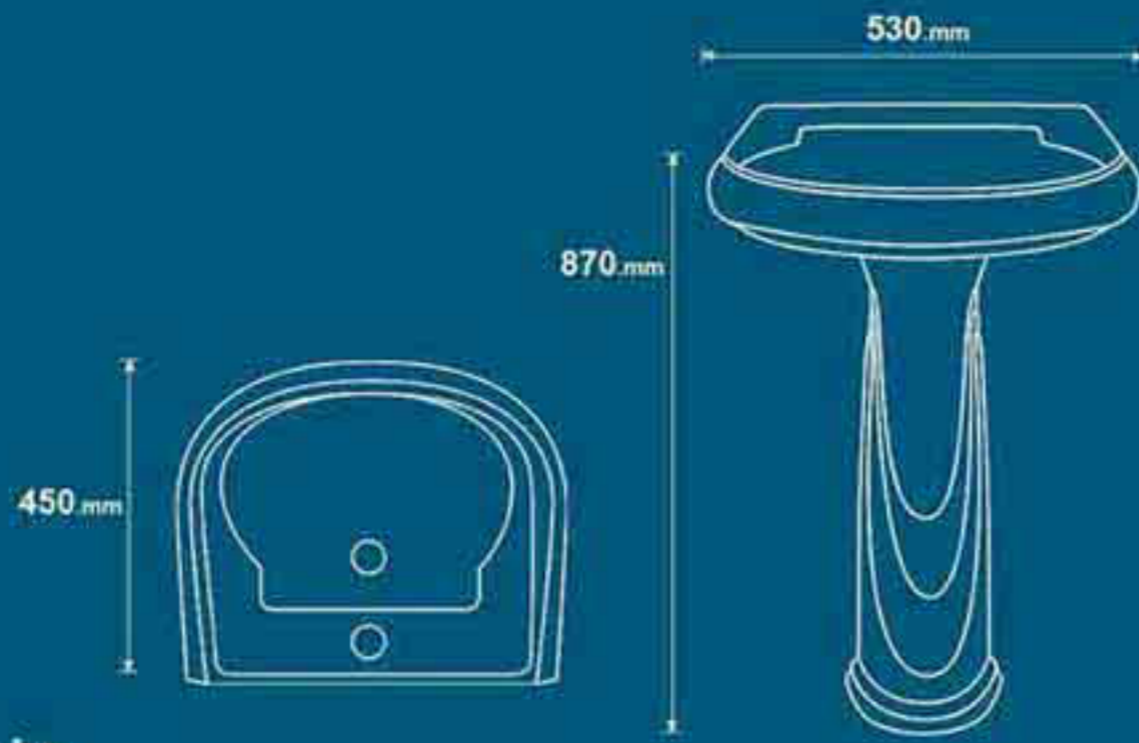

Name Of Product	Technical Code	Weight (kgs)
Sadaf-56	224	11+9 kg

Melina
Wash Basin

Wash Basin

Name Of Product	Technical Code	Weight (kgs)
Melina 60	257	15+12kg
Melina 70	251	20+12kg

Ayda
Wash Basin

Wash Basin