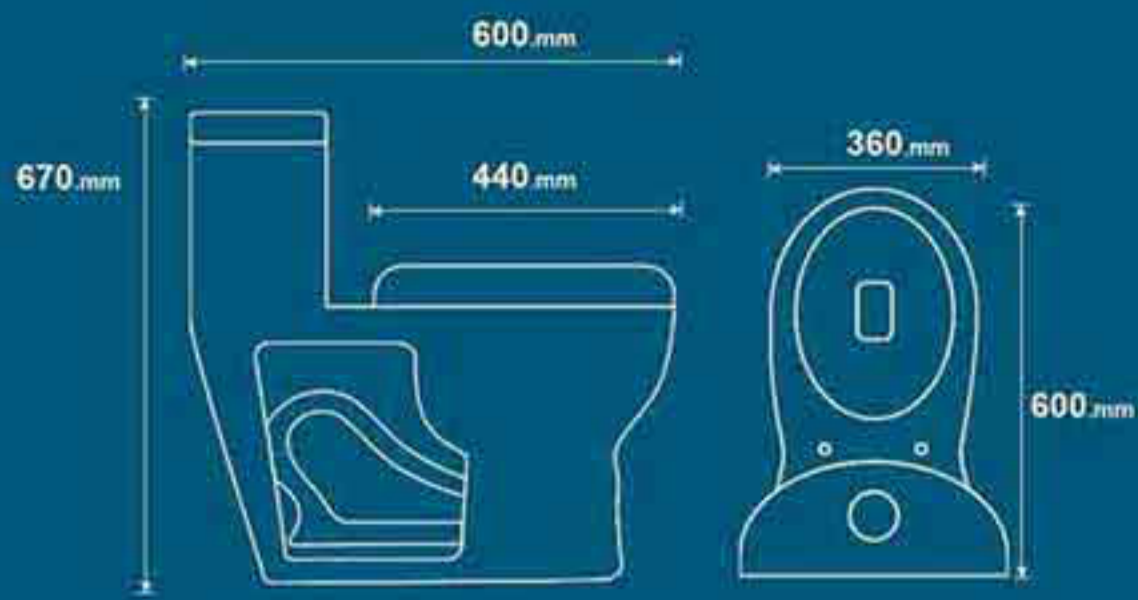

Toilet

Weight (kgs)	Technical Code	Name Of Product
43 kg Axe:30	426	Melina

Weight (kgs)	Technical Code	Name Of Product
00 kg Axe:00	446	Maya

Coming Soon ....
New product