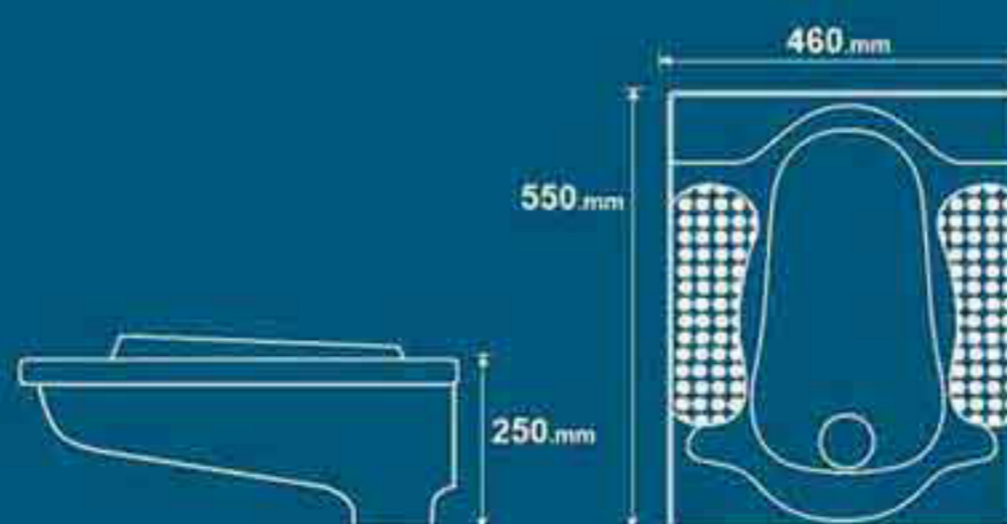

Floriya Cod :118
Weight (kgs):13