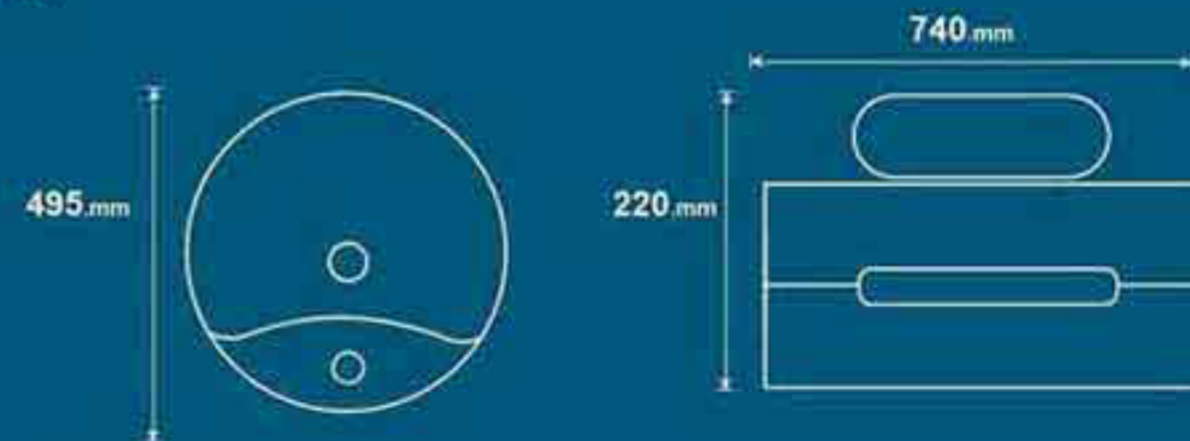

Sayna
Cabinet Wash Basin

Cabinet Wash Basin

Name Of Product	Technical Code	Weight (kgs)
Sayna	253	9 kg