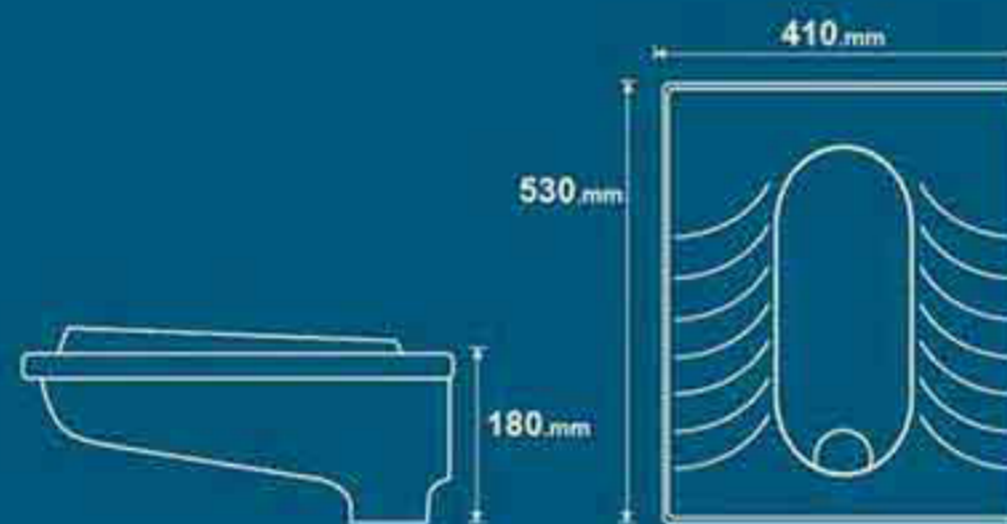

Mahsa Cod :125
Weight (kgs):13