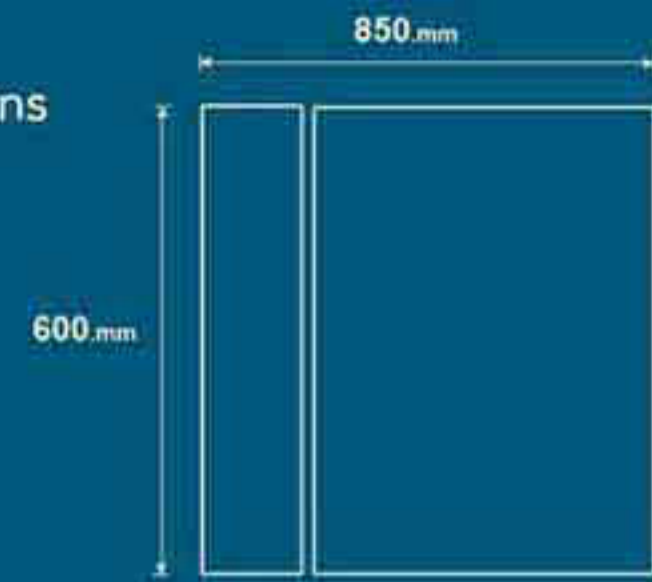

Set of mirrors and washbasins

Cabinet Wash Basin

Name Of Product	Technical Code	Weight (kgs)
Cilen	264	10.5 kg

Kaladiom

Set of mirrors and washbasins

Cabinet Wash Basin

Name Of Product	Technical Code	Weight (kgs)
Kaladiom	260	10.5 kg