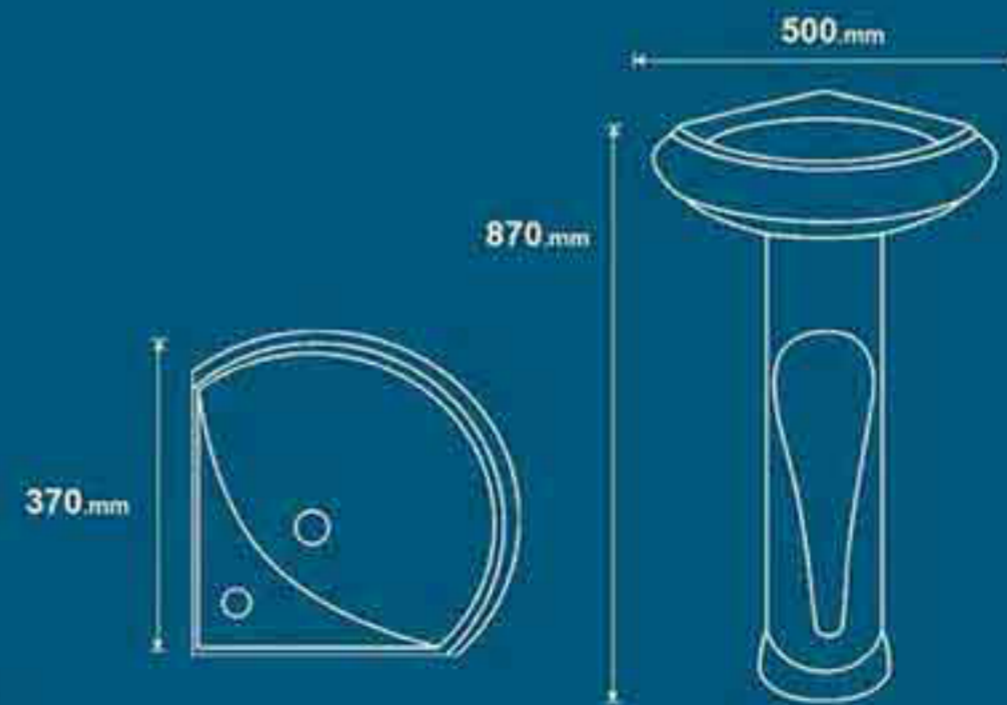

Wash Basin

Name Of Product	Technical Code	Weight (kgs)
Pars	220	12+9 kg