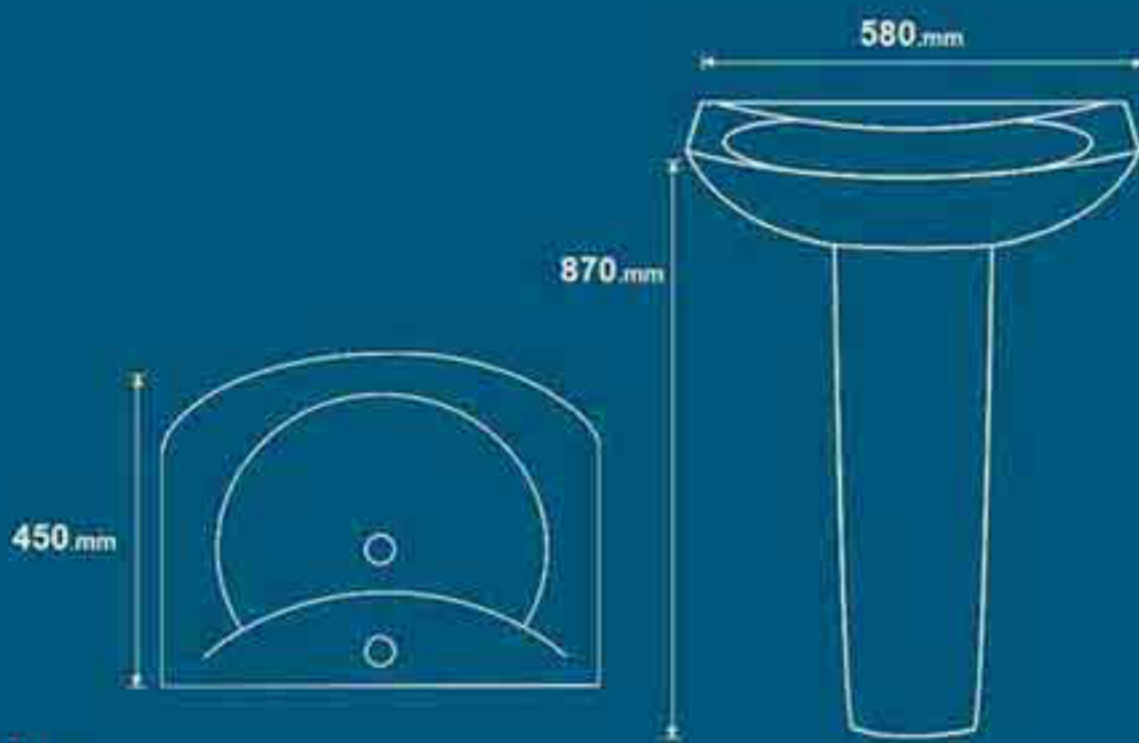

Name Of Product	Technical Code	Weight (kgs)
Ayda- 54	212	12+8.5 kg

Atrina
Wash Basin

Wash Basin

Name Of Product	Technical Code	Weight (kgs)
Atrina	256	13+12kg

Aynaz
Wash Basin

Wash Basin

Name Of Product	Technical Code	Weight (kgs)
Aynaz 58	238	12+11/2 kg