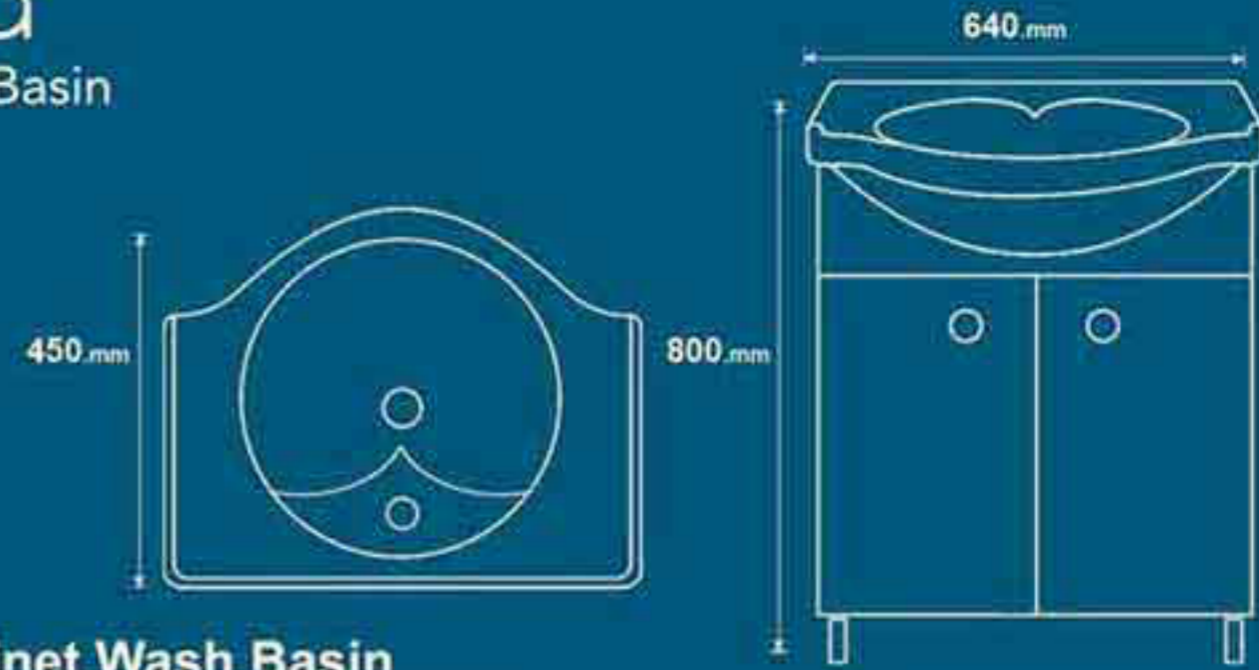

Kamelia
Cabinet Wash Basin

Cabinet Wash Basin

Name Of Product	Technical Code	Weight (kgs)
Kamelia	266	14.7kg