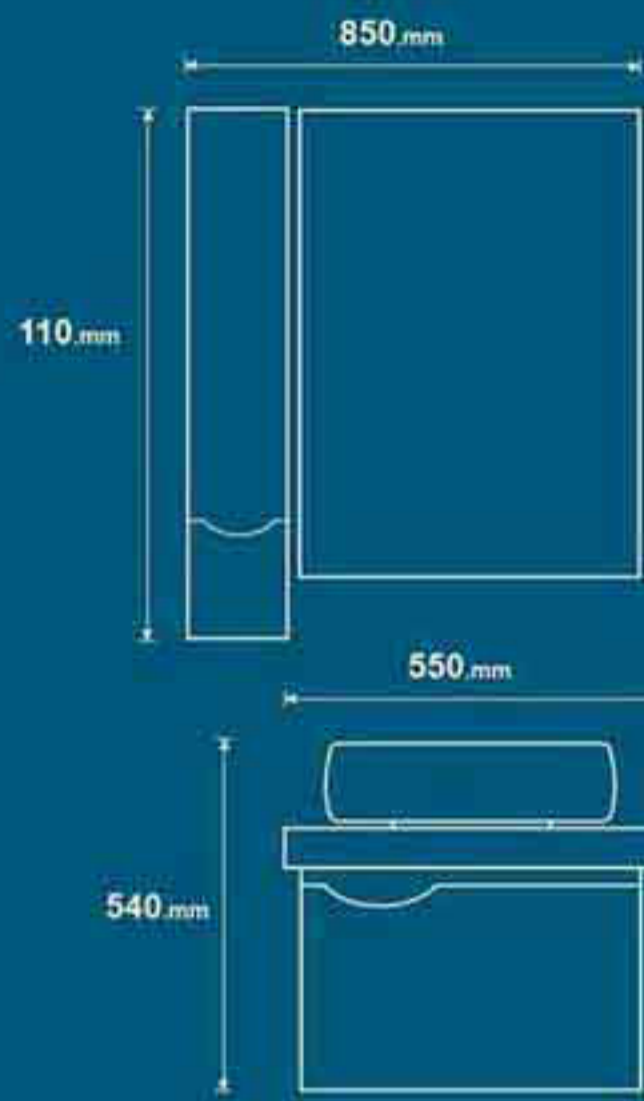

Set of mirrors and washbasins

Cabinet Wash Basin

Name Of Product	Technical Code	Weight (kgs)
Cilen	264	10.5 kg

Kaladiom

Set of mirrors and washbasins

Cabinet Wash Basin

Name Of Product	Technical Code	Weight (kgs)
Kaladiom	260	10.5 kg

Ayda

Set of mirrors and washbasins

Cabinet Wash Basin

Name Of Product	Technical Code	Weight (kgs)
Ayda	267	10.5 kg

Helena

Set of mirrors and washbasins

Cabinet Wash Basin

Name Of Product	Technical Code	Weight (kgs)
Helena	268	10.5 kg