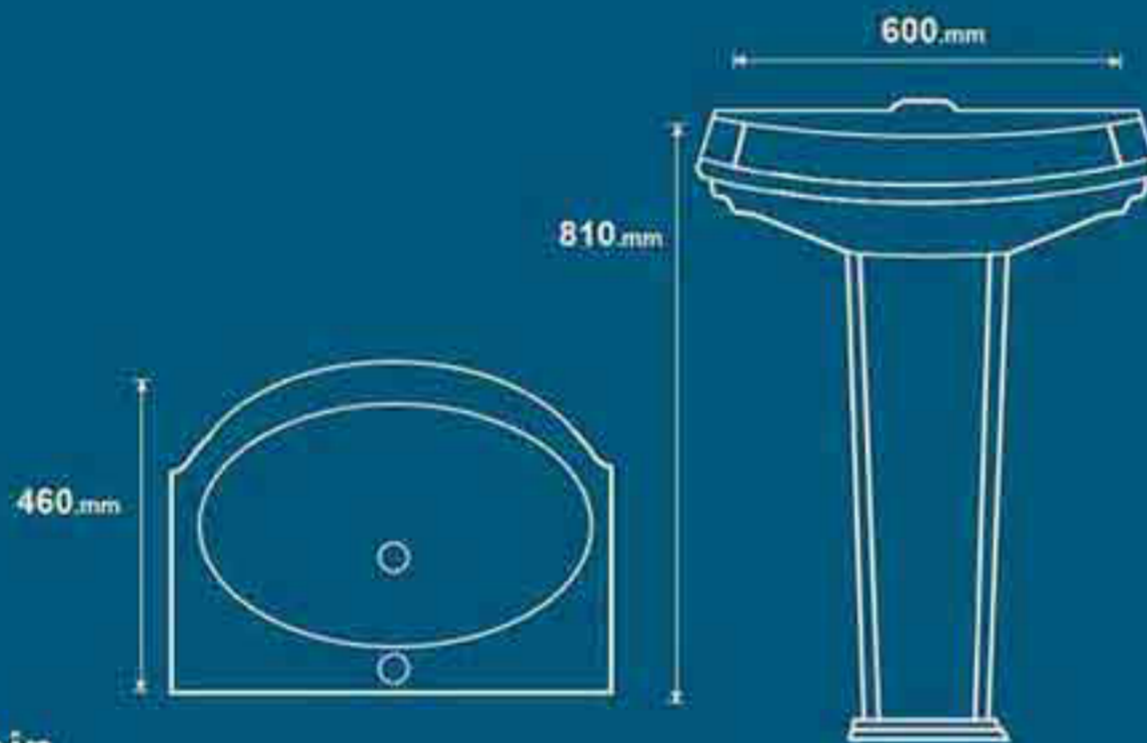

Wash Basin

Name Of Product	Technical Code	Weight (kgs)
Ayda- 54	212	12+8.5 kg

Atrina
Wash Basin