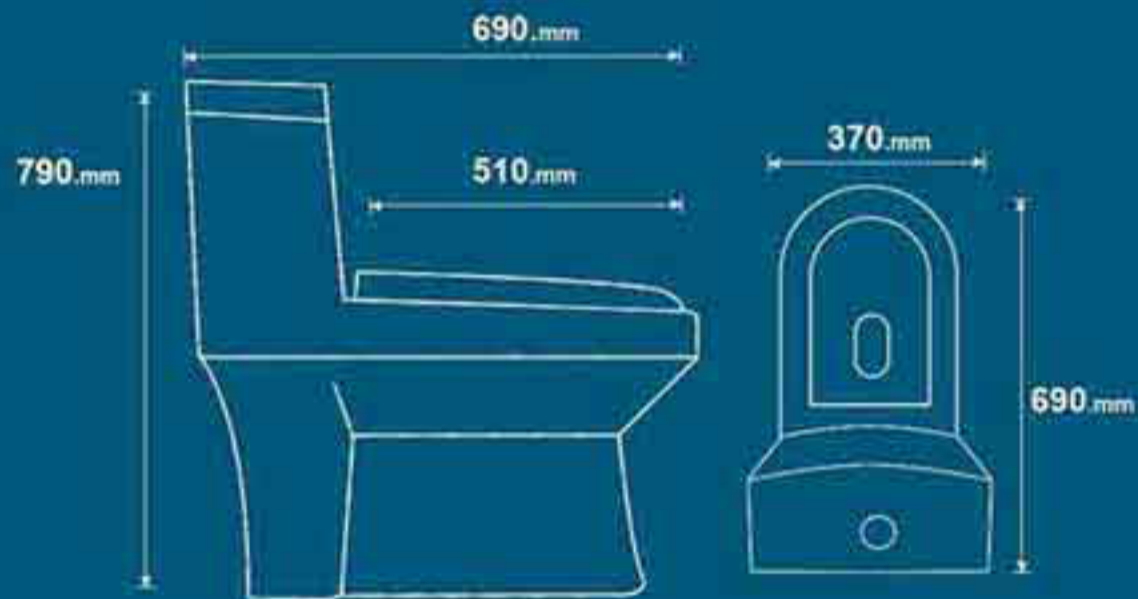

Weight (kgs)	Technical Code	Name Of Product
43 kg Axe:24	436	Atrina

Toilet

Weight (kgs)	Technical Code	Name Of Product
48 kg Axe:22	442	Azaliya

Weight (kgs)	Technical Code	Name Of Product
36 kg Axe:20	441	Caladium