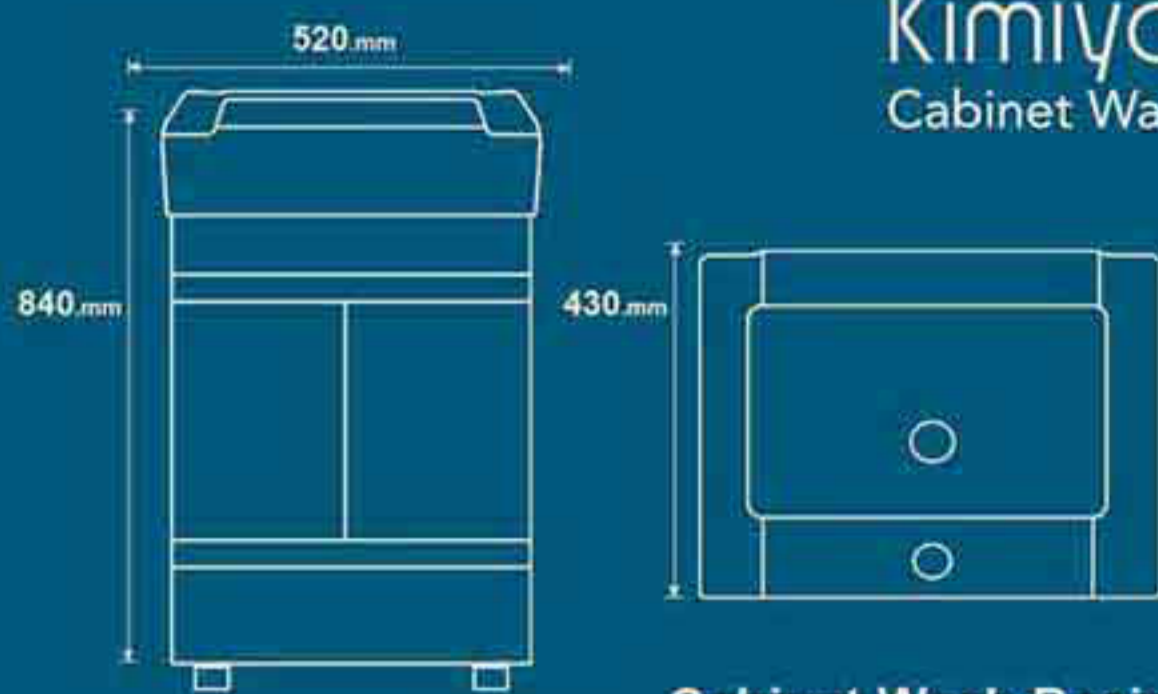

Cabinet Wash Basin

Kimiya
Cabinet Wash Basin