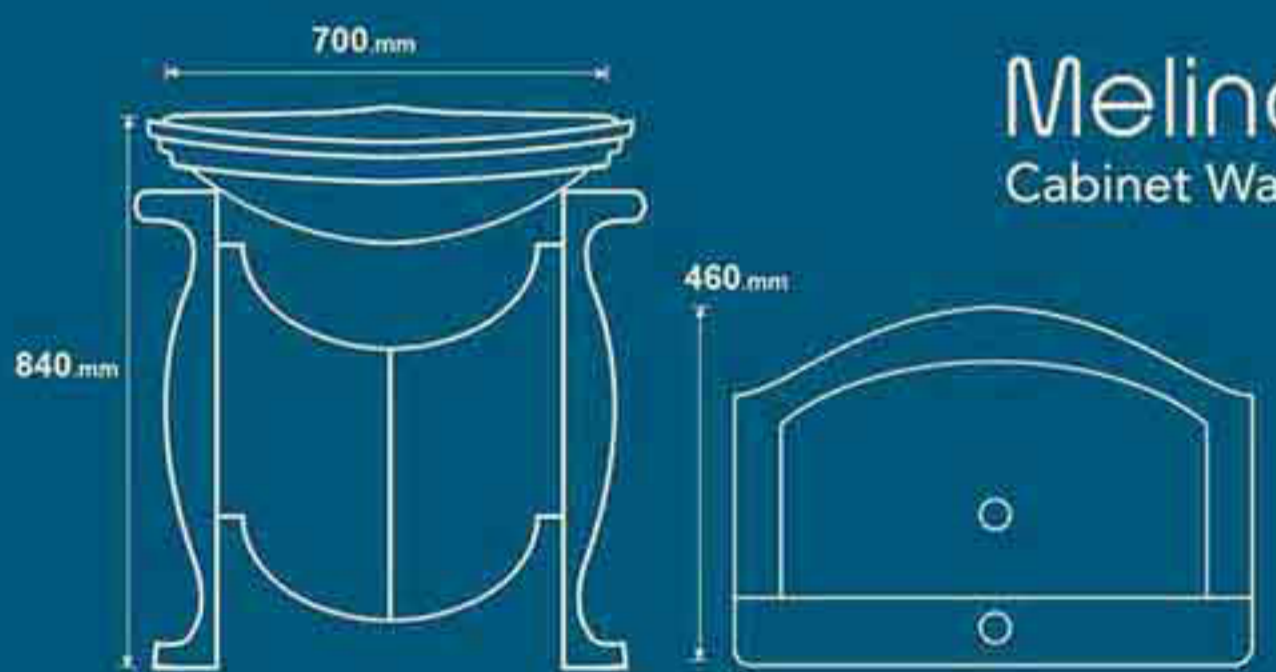

Cabinet Wash Basin

Melina
Cabinet Wash Basin