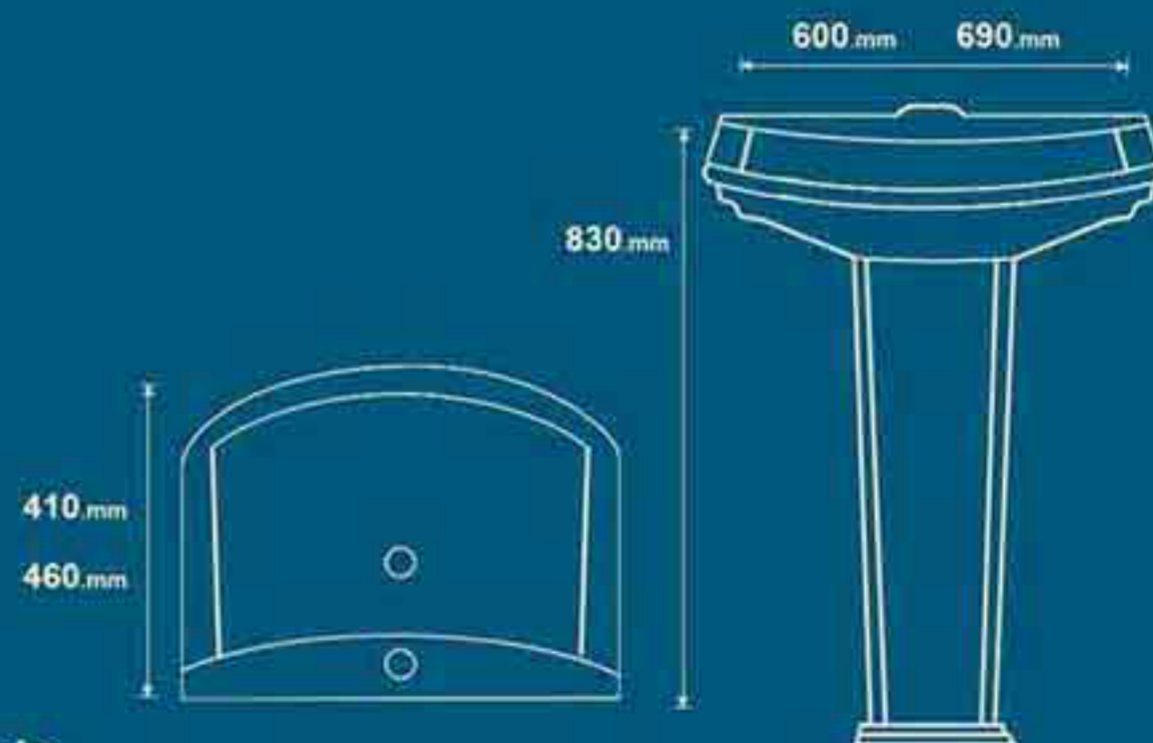

Melina
Wash Basin

Wash Basin

Name Of Product	Technical Code	Weight (kgs)
Melina 60	257	15+12kg
Melina 70	251	20+12kg