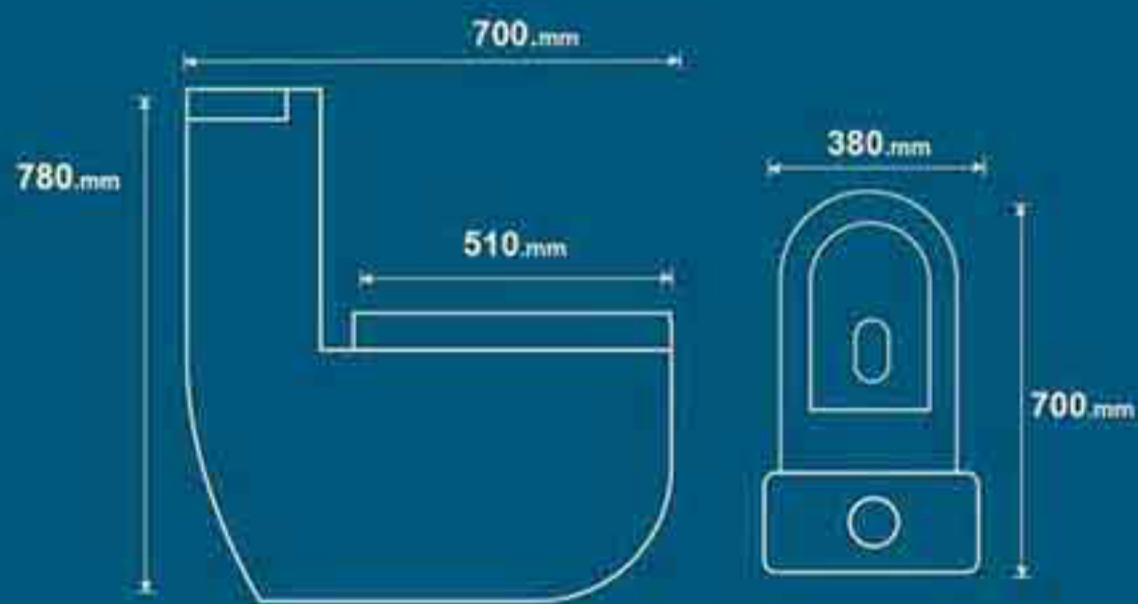

Pars
Wash Basin

Wash Basin

Name Of Product	Technical Code	Weight (kgs)
Pars	220	12+9 kg

Melina
Wash down

Toilet

Weight (kgs)	Technical Code	Name Of Product
43 kg Axe:30	426	Melina

Maya
Waterjet

Toilet