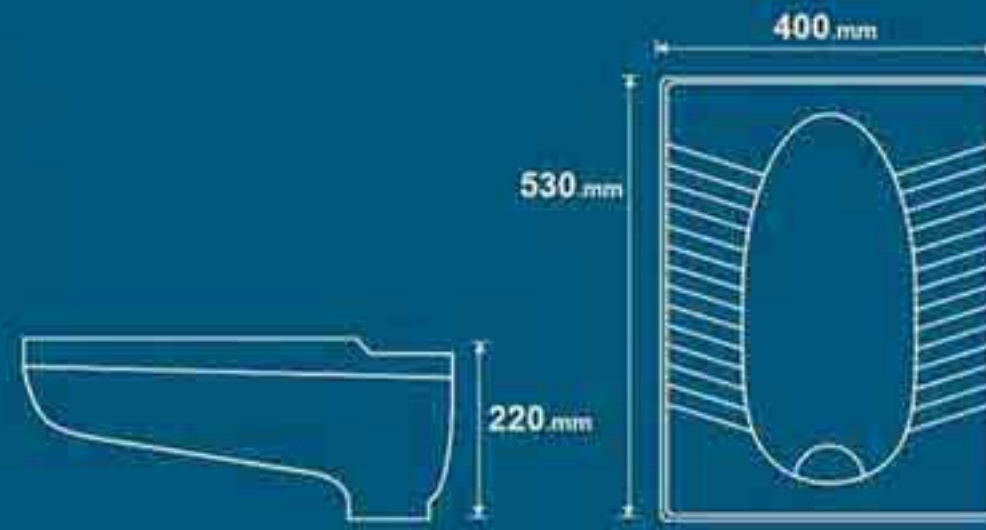

Weight (kgs)	Technical Code	Name Of Product
43 kg Axe:24	436	Atrina

Azaliya
Wash down

Toilet

Weight (kgs)	Technical Code	Name Of Product
48 kg Axe:22	442	Azaliya

Caladium
Waterjet

Toilet

Weight (kgs)	Technical Code	Name Of Product
36 kg Axe:20	441	Caladium