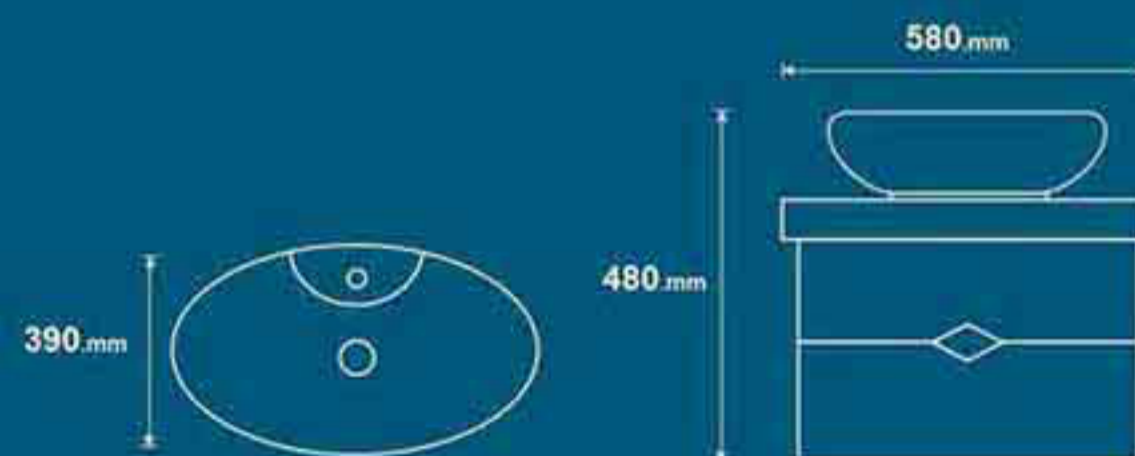

Set of mirrors and washbasins

Cabinet Wash Basin

Name Of Product	Technical Code	Weight (kgs)
Cilen	264	10.5 kg

Kaladiom

Set of mirrors and washbasins

Cabinet Wash Basin

Name Of Product	Technical Code	Weight (kgs)
Kaladiom	260	10.5 kg

Ayda

Set of mirrors and washbasins

Cabinet Wash Basin

Name Of Product	Technical Code	Weight (kgs)
Ayda	267	10.5 kg

Helena

Set of mirrors and washbasins

Cabinet Wash Basin

Name Of Product	Technical Code	Weight (kgs)
Helena	268	10.5 kg