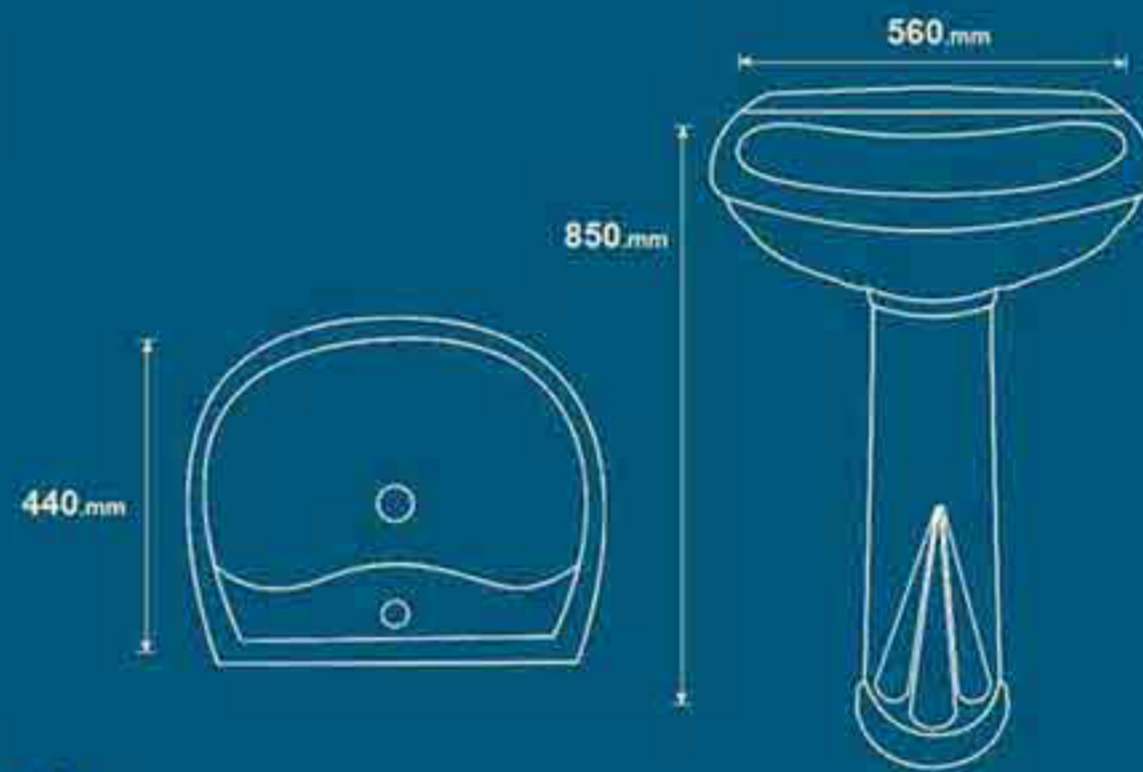

Kimiya
Wash Basin

Wash Basin

Name Of Product	Technical Code	Weight (kgs)
Kimiya-52	246	14/5kg

Sadaf
Wash Basin

Wash Basin

Name Of Product	Technical Code	Weight (kgs)
Sadaf-56	224	11+9 kg

Melina
Wash Basin

Wash Basin