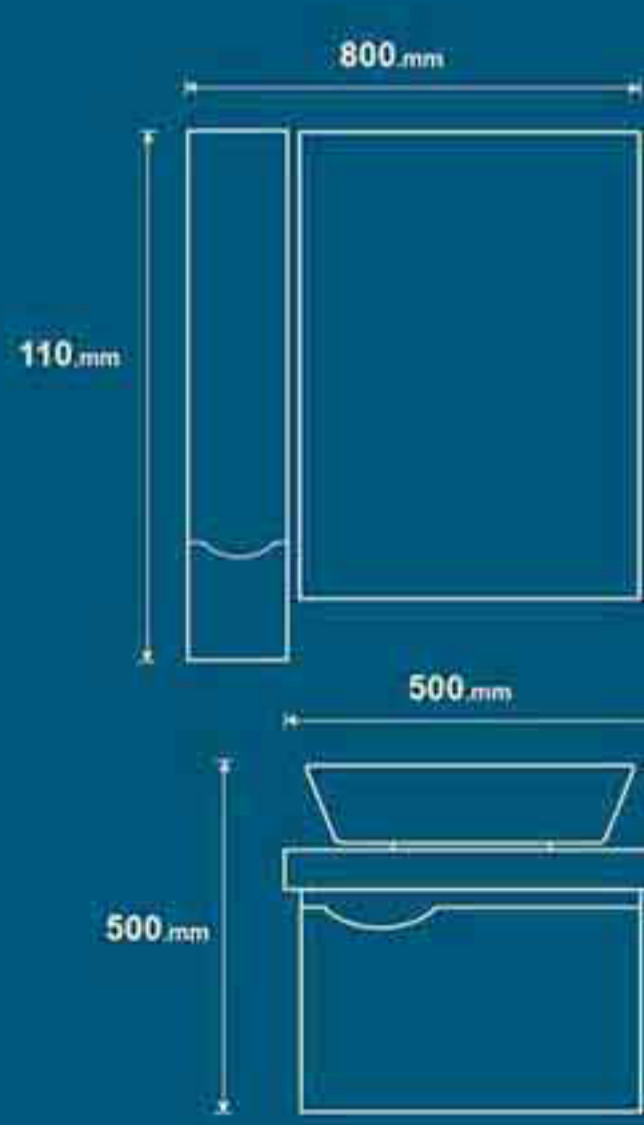

Set of mirrors and washbasins

Cabinet Wash Basin

Name Of Product	Technical Code	Weight (kgs)
Cilen	264	10.5 kg

Kaladiom

Set of mirrors and washbasins

Cabinet Wash Basin

Name Of Product	Technical Code	Weight (kgs)
Kaladiom	260	10.5 kg

Ayda

Set of mirrors and washbasins

Cabinet Wash Basin

Name Of Product	Technical Code	Weight (kgs)
Ayda	267	10.5 kg

Helena

Set of mirrors and washbasins

Cabinet Wash Basin

Name Of Product	Technical Code	Weight (kgs)
Helena	268	10.5 kg