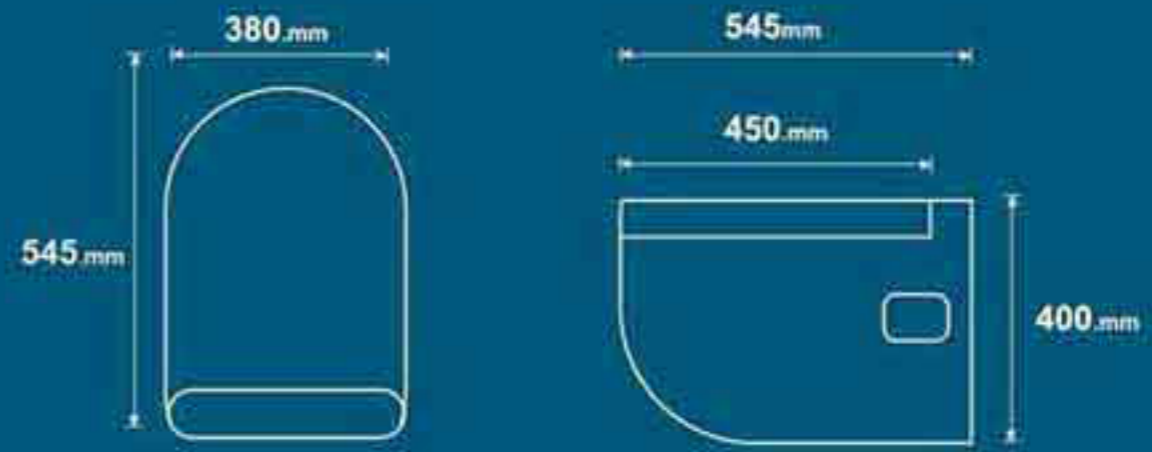

Toilet

Weight (kgs)	Technical Code	Name Of Product
00 kg	Axe:00 446	Maya

Coming Soon
New product

Cycas
Wall hung

Toilet

Name Of Product	Technical Code	Weight (kgs)
Cicas	445	25 kg

Aynaz
Turbojet

Toilet