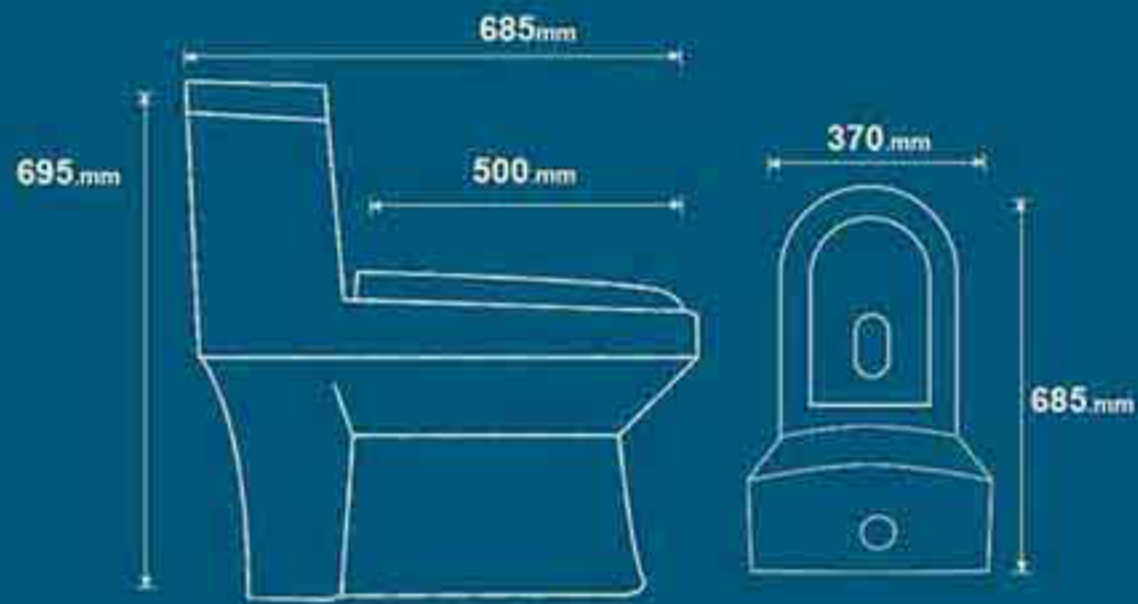

Toilet

Weight (kgs)	Technical Code	Name Of Product
43 kg Axe:24	436	Atrina

Weight (kgs)	Technical Code	Name Of Product
48 kg Axe:22	442	Azaliya

Weight (kgs)	Technical Code	Name Of Product
36 kg Axe:20	441	Caladium