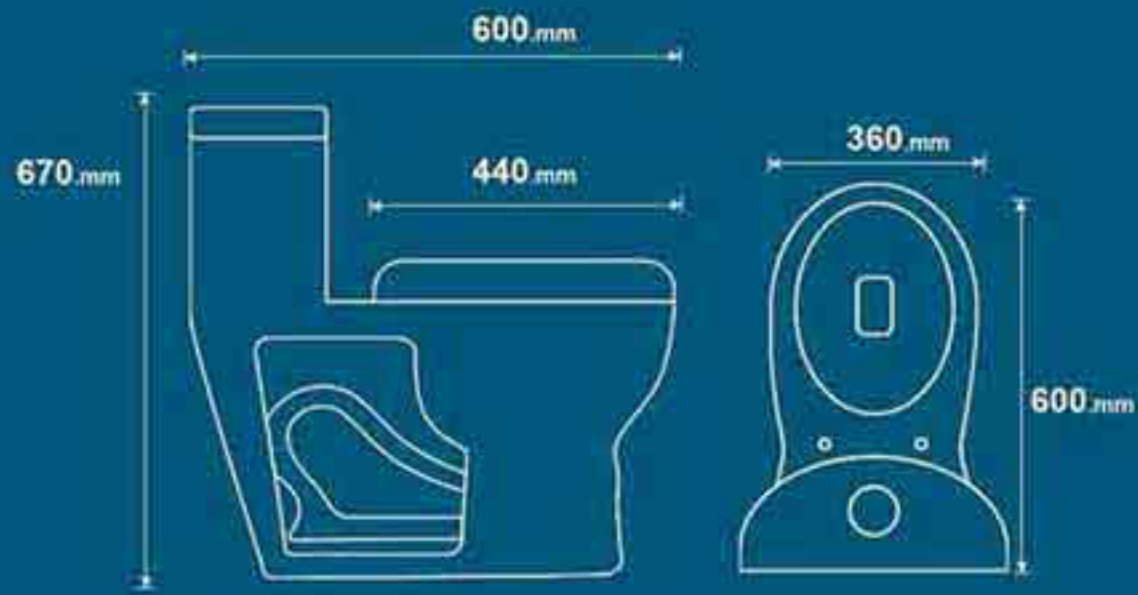

Melina

Wash down

Toilet

Weight (kgs)	Technical Code	Name Of Product
43 kg	Axe:30 426	Melina