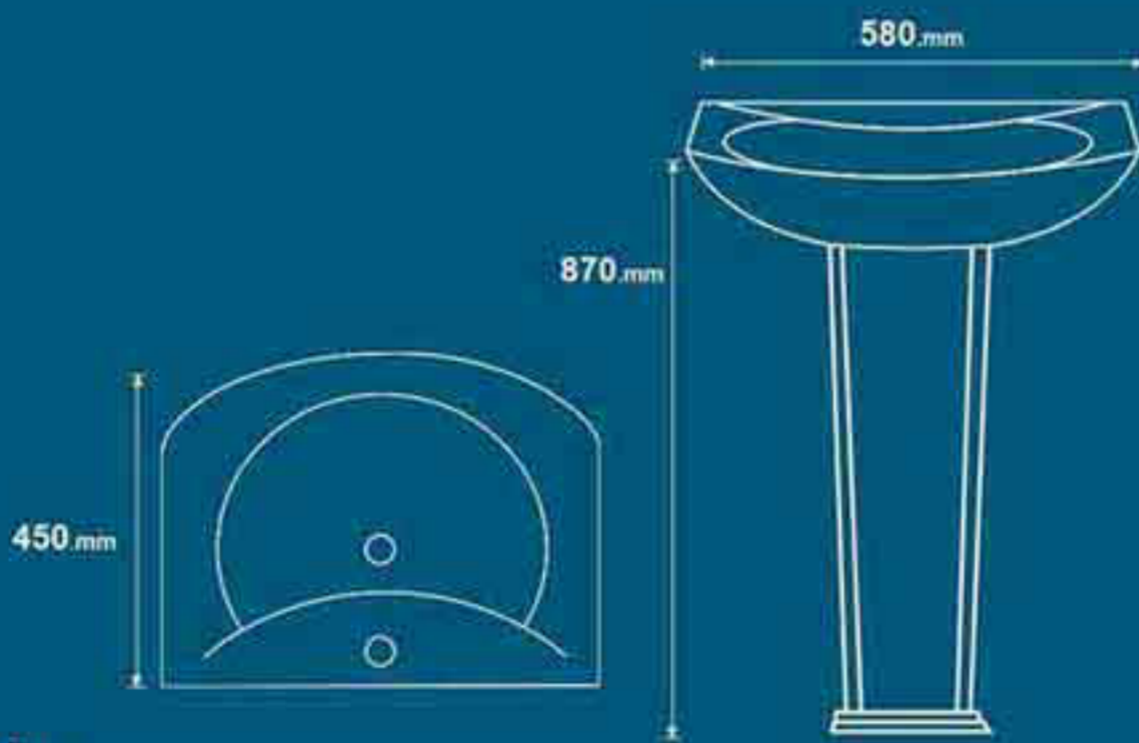

Ayda
Wash Basin

Wash Basin

Name Of Product	Technical Code	Weight (kgs)
Ayda- 54	212	12+8.5 kg

Atrina
Wash Basin

Wash Basin

Name Of Product	Technical Code	Weight (kgs)
Atrina	256	13+12kg

Aynaz
Wash Basin

Wash Basin