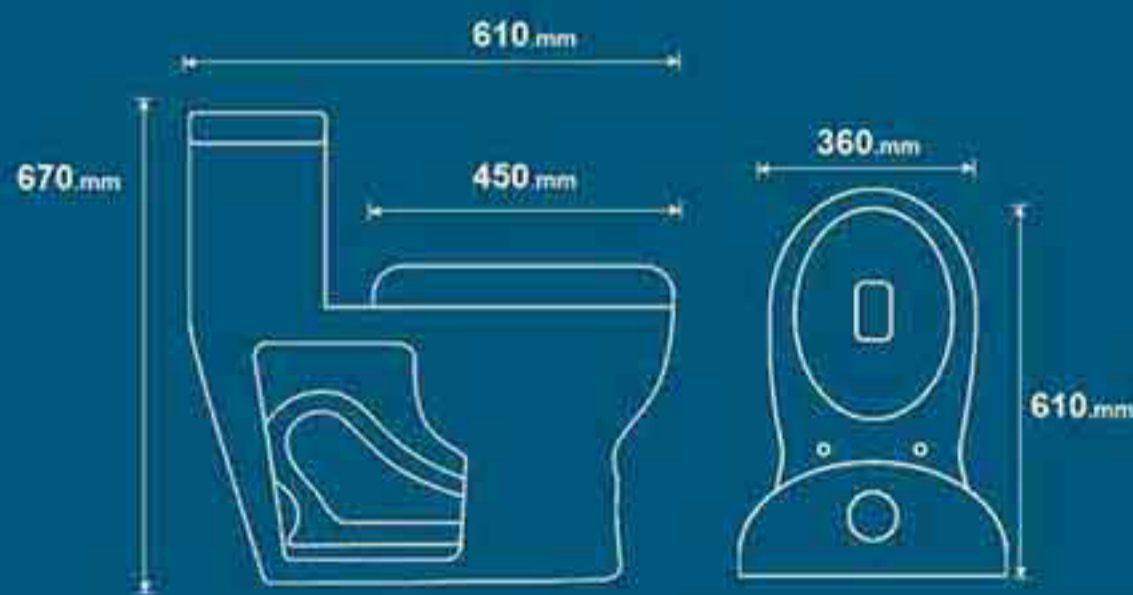

Weight (kgs)	Technical Code	Name Of Product
43 kg Axe:24	436	Atrina

Weight (kgs)	Technical Code	Name Of Product
48 kg Axe:22	442	Azaliya

Toilet

Weight (kgs)	Technical Code	Name Of Product
36 kg Axe:20	441	Caladium