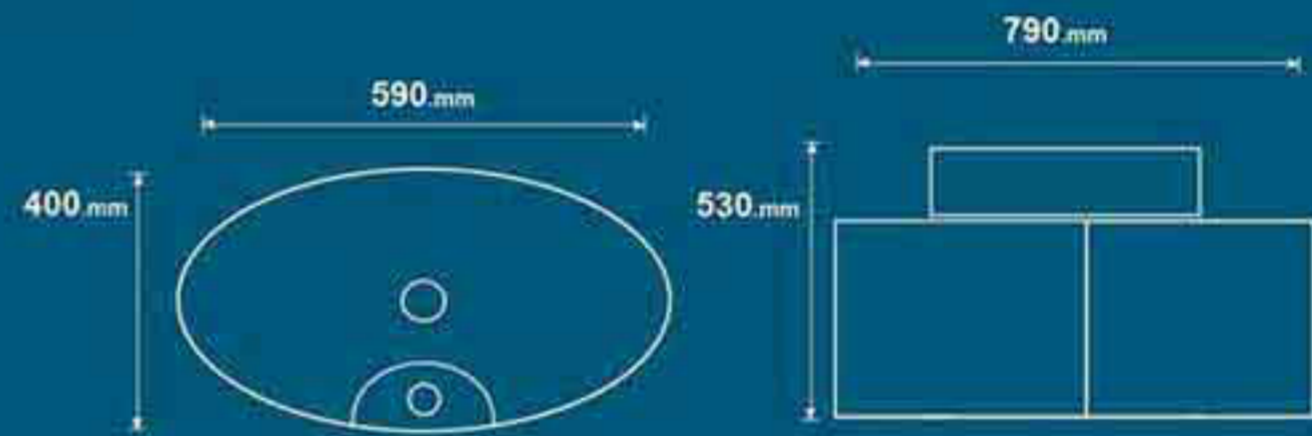

Maya
Cabinet Wash Basin

Cabinet Wash Basin

Name Of Product	Technical Code	Weight (kgs)
Maya	252	9 kg