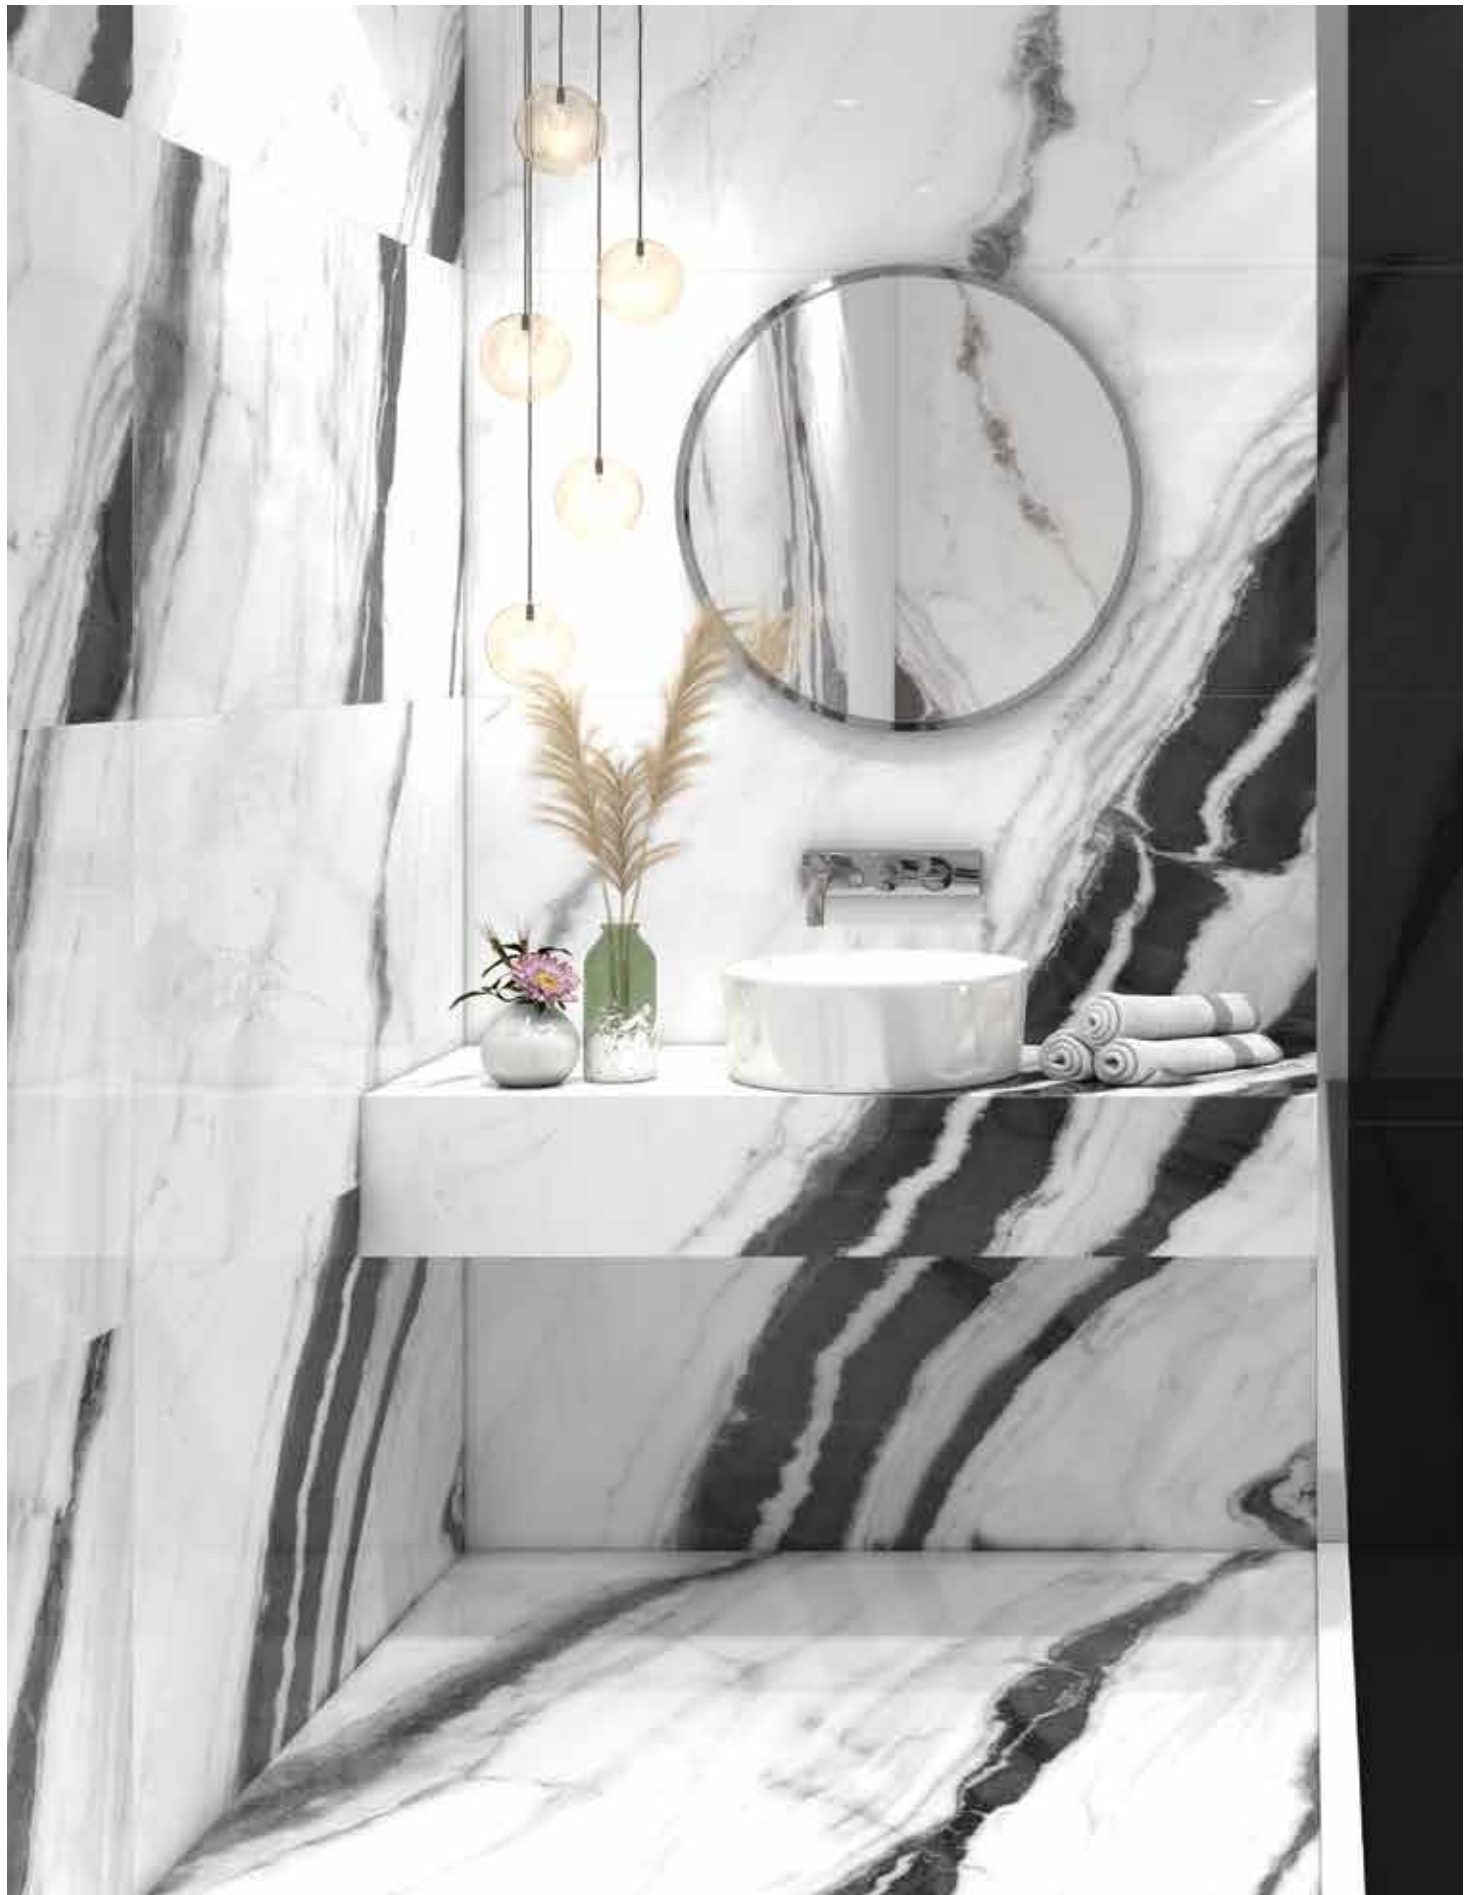

panda marble white brick mosaic
30x30 cm / 11.81"x11.81"

Natural

Name

panda marble white

Code

AN12GZPDMB-WH0.GOP

Size(CM)

60x120