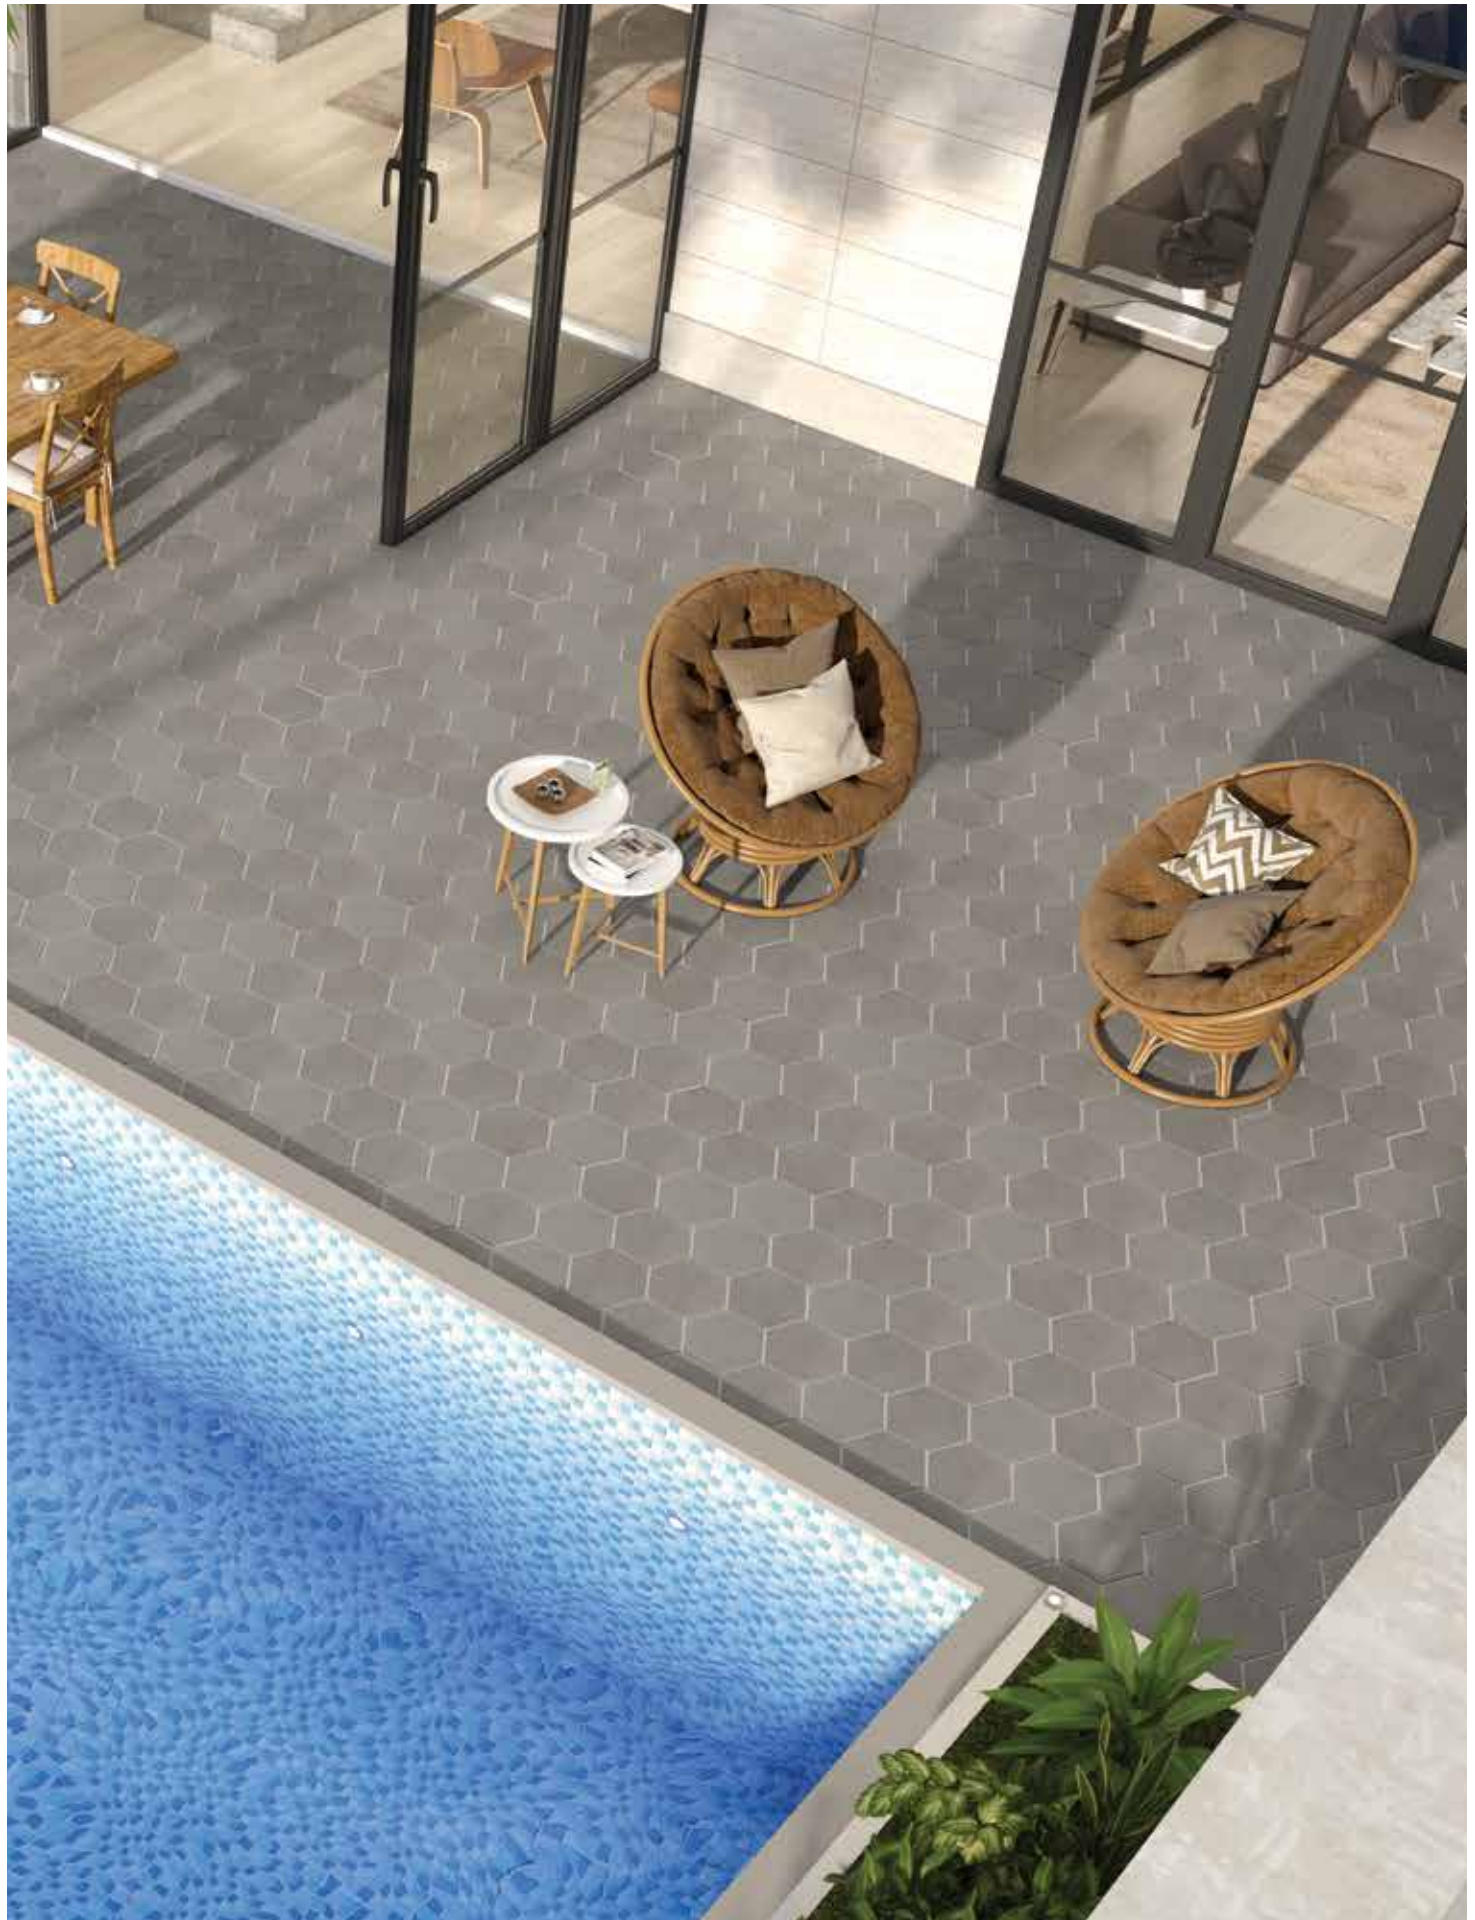

basic concrete brown mosaic 2.5X5
30x30 cm / 11.81"x11.81"

basic concrete brown brick mosaic
30x30 cm / 11.81"x11.81"

basic concrete brown hexa tile
30x25 cm / 11.8"x9.8"

Natural

Name	Code S M	Size(CM)
basic concrete grey	AN06GZBSC-GR0.M2R	60x60
basic concrete dark grey	AN06GZBSC-DGY.M2R	60x60
basic concrete beige	AN06GZBSC-BE0.M2R	60x60
basic concrete brown	AN06GZBSC-BR0.M2R	60x60