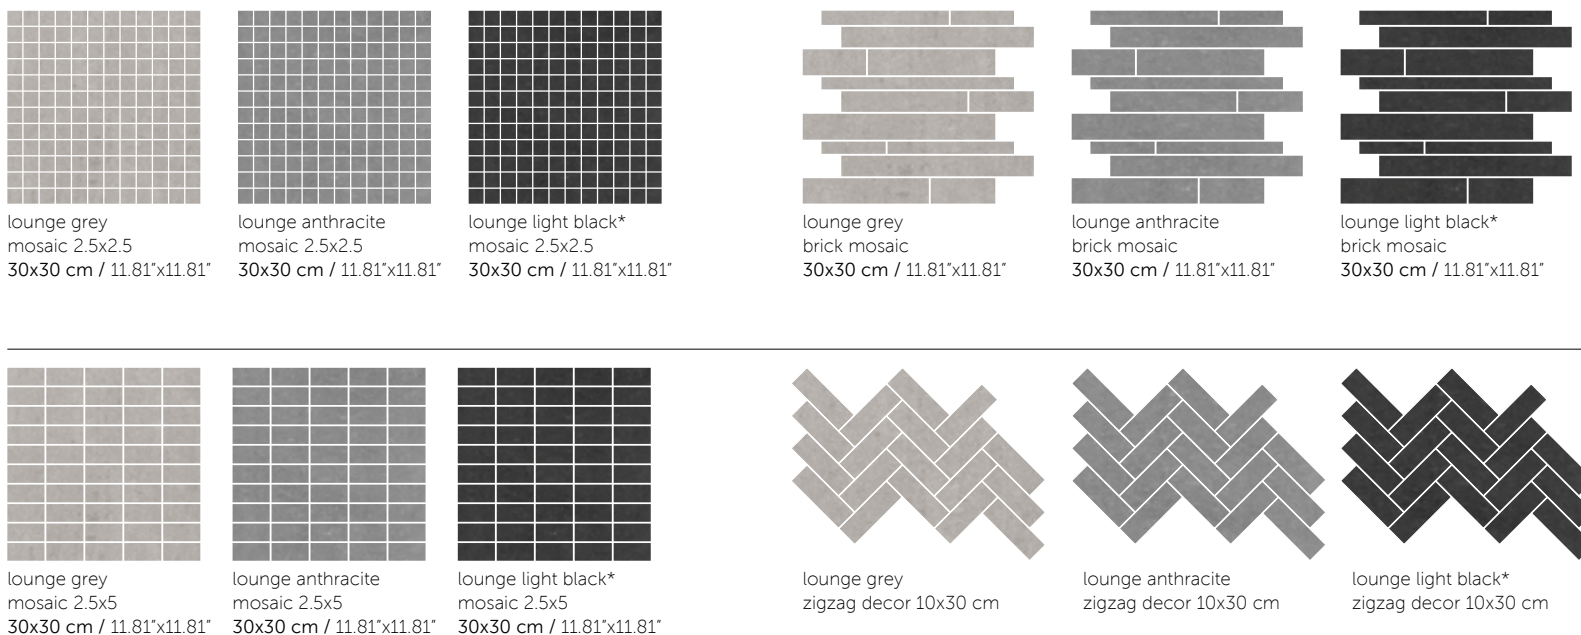

Floor: Golden Marble Arabesque Grey Full Lappato 60x60cm

**DOUBLE
CHARGE**

RAK
CERAMICS

LOUNGE

Floor: Lounge Anthracite Polished 60X60cm, Lounge Light Black Polished 10X60cm

Sizes | Finishes

Decors

*Available upon request