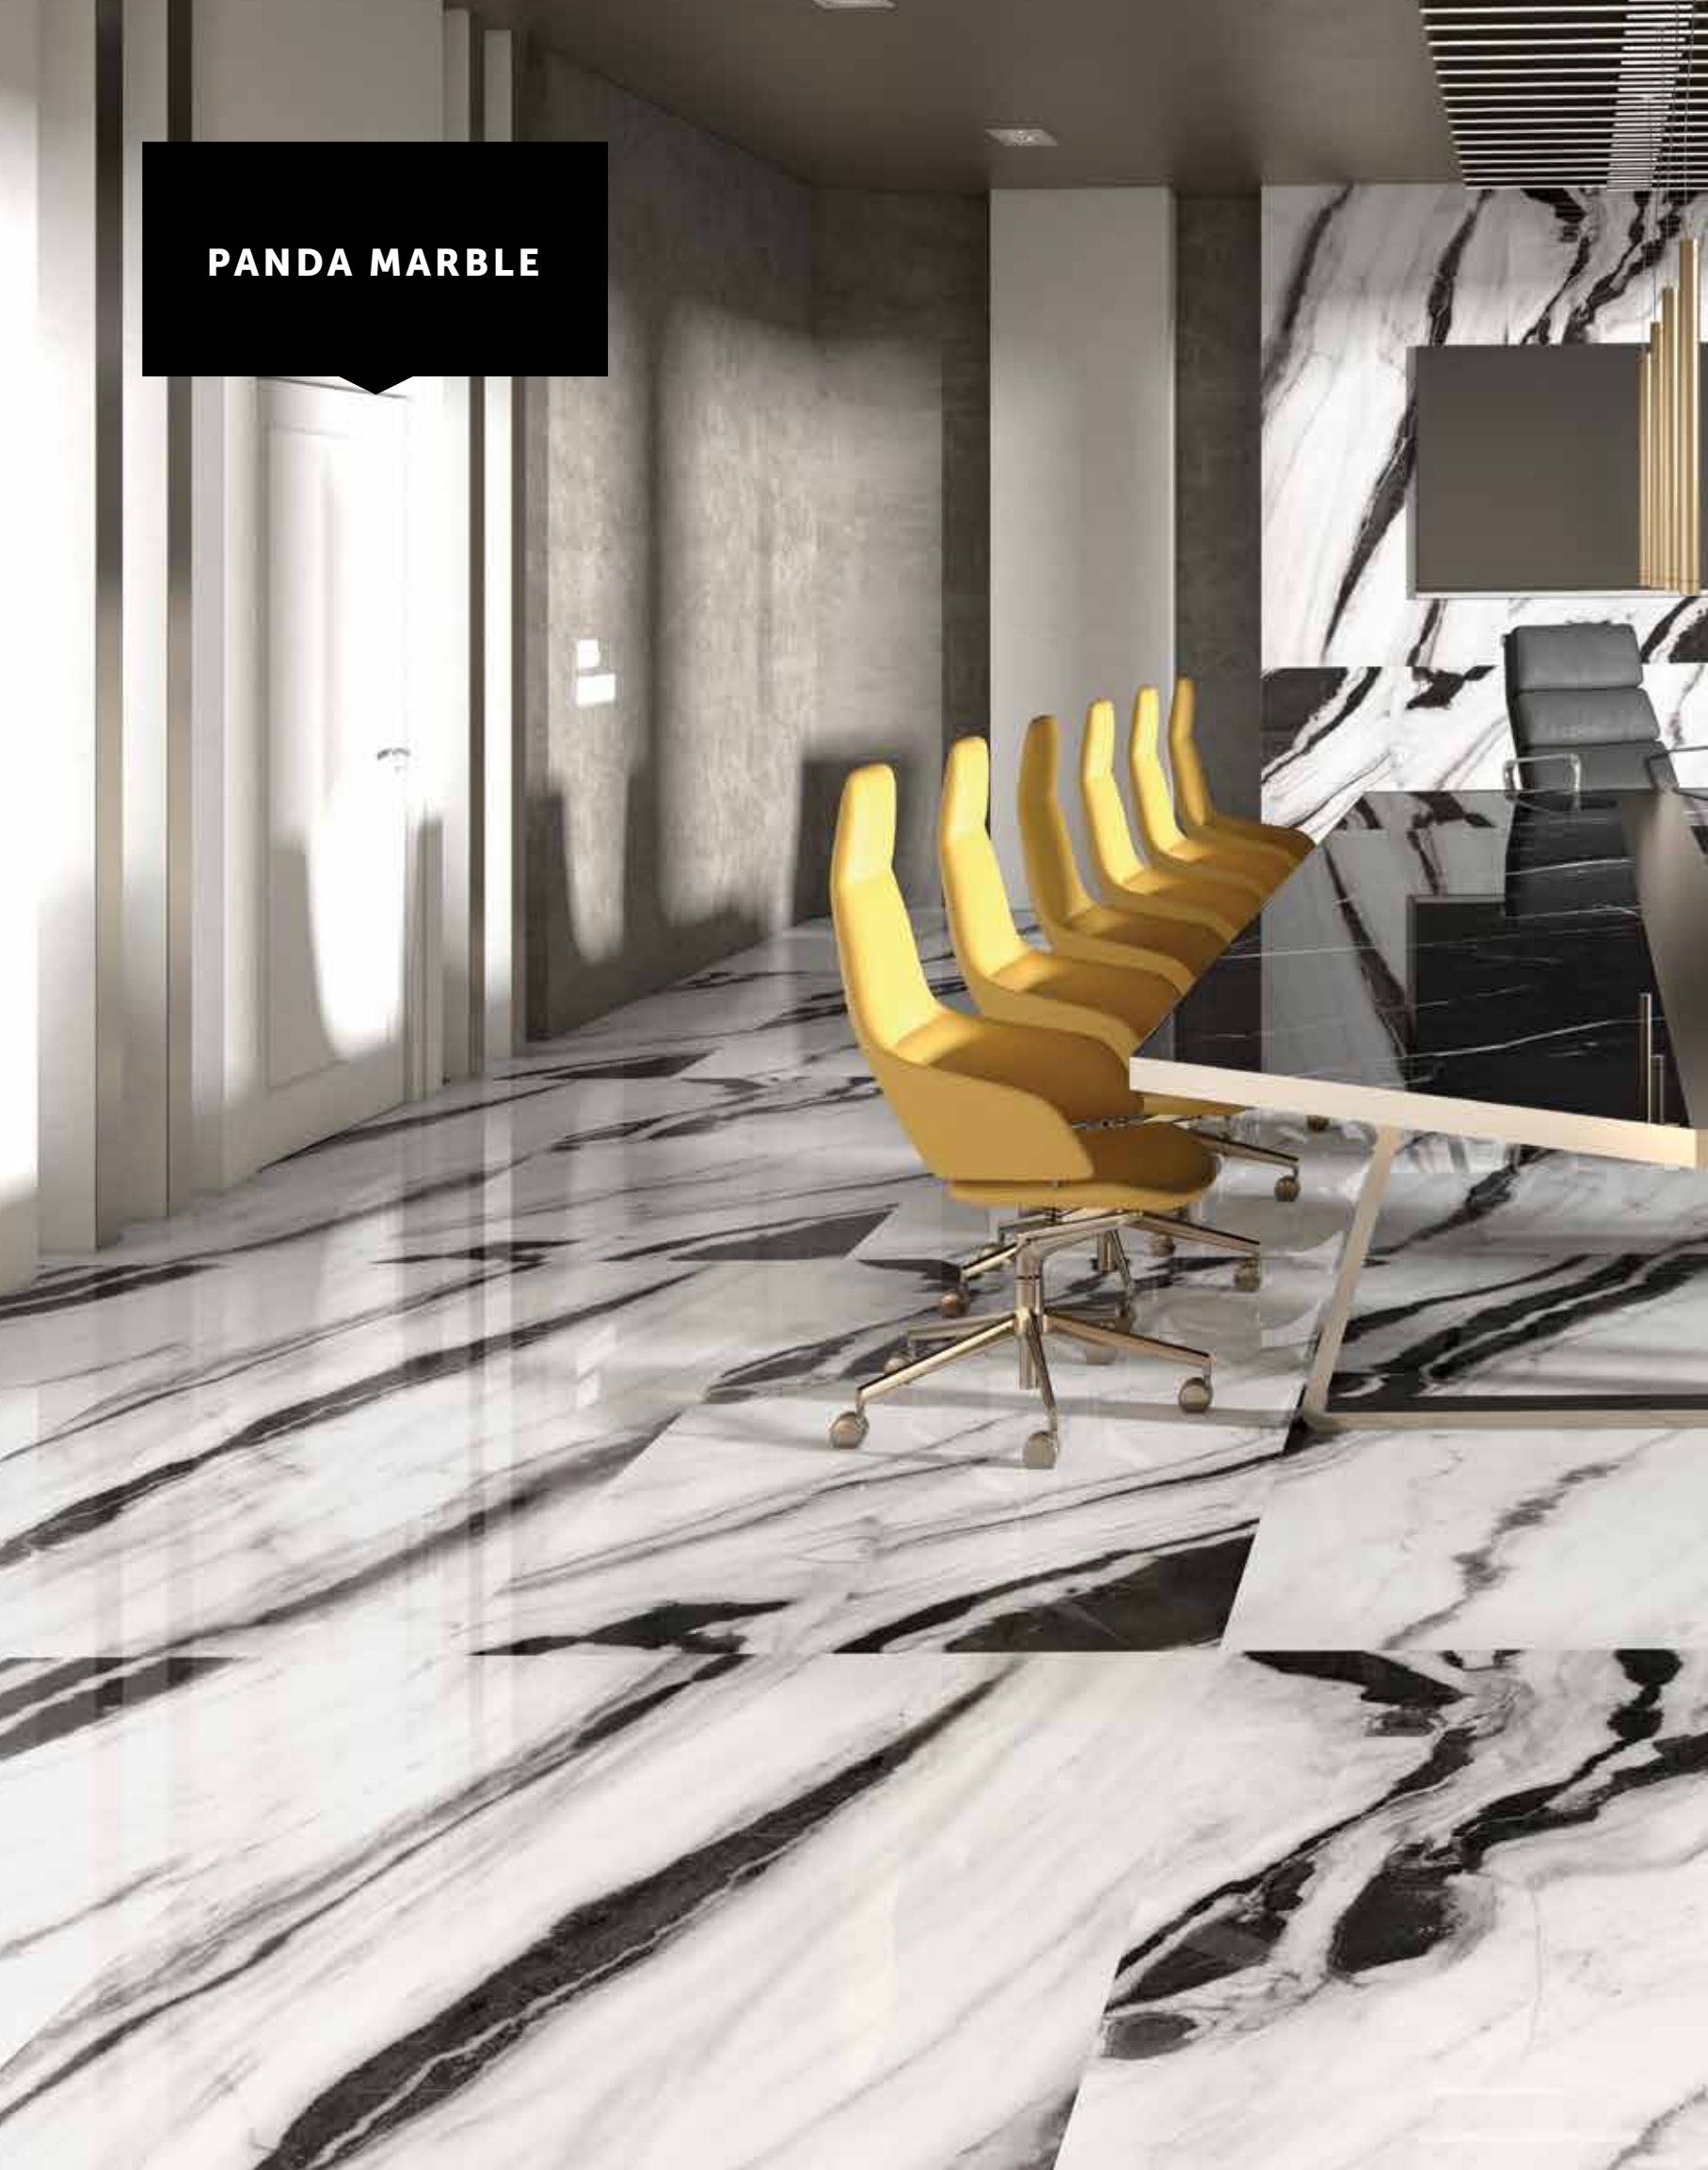

PANDA MARBLE