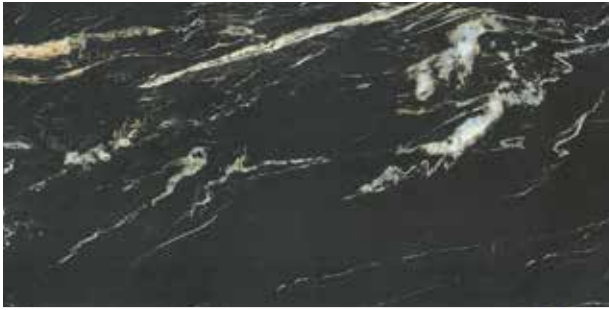

GOLDEN MARBLE

Floor: Golden Marble Calacatta White Full Lappato 60X120cm

Sizes | Finishes

GM calacatta white

full lappato

GM belvedere black

matte

GM belvedere black